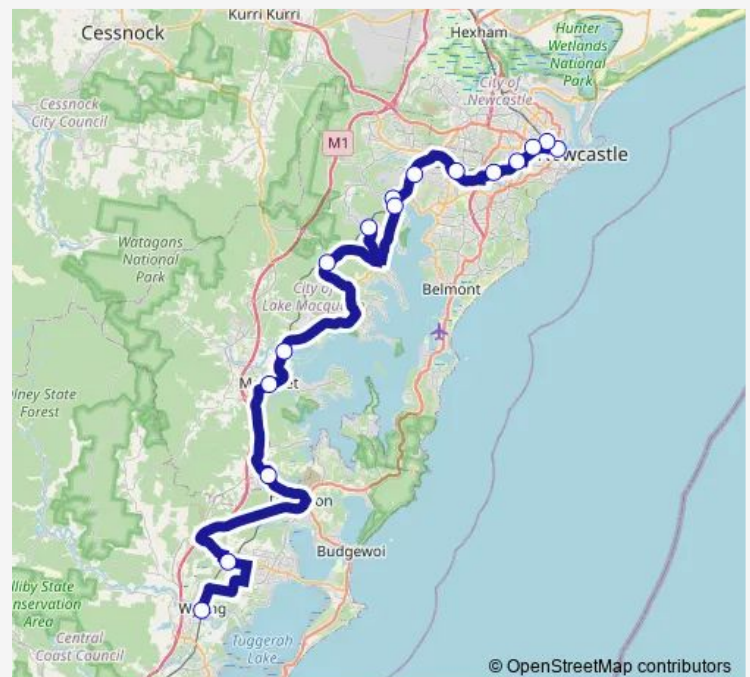

York St Opp Anglican Care Booragul

Fassifern Station, Tucker Cl

Awaba Rd Opp Awaba Station

Wamsley St Before Dora St

Morisset Station, Stand A

Wyong Station, Stand A

Route schedule

Newcastle Interchange, Stand C — Wyong Station, Stand A

Monday —

Tuesday —

Wednesday —

Thursday 02:33

Friday —

Saturday —

Sunday —

Route info

Direction: Newcastle Interchange, Stand C

Stops: 14

Trip Duration: 1 hour 54 min

Direction

Wyong Station, Stand A — Newcastle Interchange, Stand B

16 stops

[Open route schedule](#)

Wyong Station, Stand A

Warnervale Station, Warnervale Rd

Wyee Station, Wyee Rd

Morisset Station, Stand A

Dora Creek Station, Macquarie St

Awaba Station, Awaba Rd

Fassifern Station, Tucker Cl

Anglican Care Booragul, York St

Teralba Station, William St