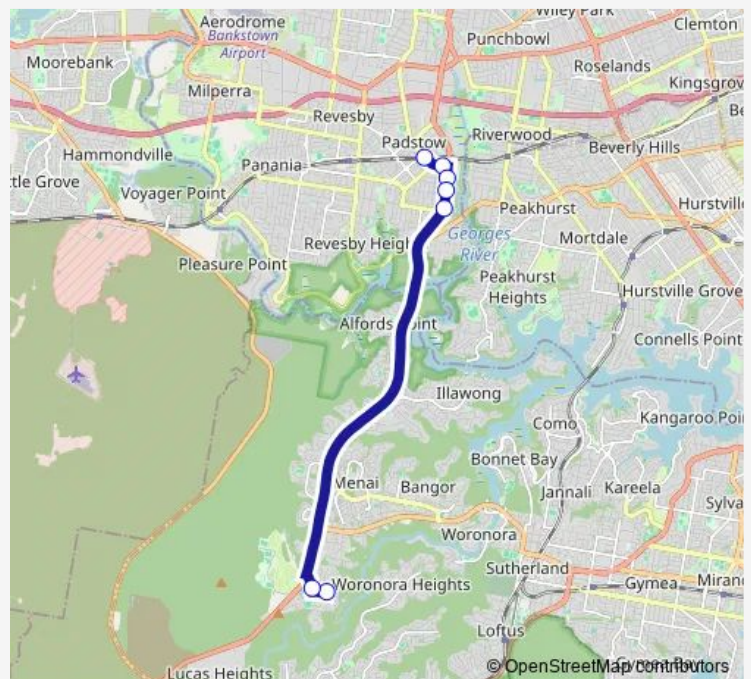

School Bus S709 Padstow to Lucas Heights Community School

[Go to website](#)

Direction

Padstow Station, Howard Rd — Lucas Heights Community School

7 stops

[Open route schedule](#)

Padstow Station, Howard Rd

Ryan Rd Opp Lock Av

Cutting Reserve, Davies Rd

Davies Rd Opp Windsor Rd

Davies Rd Before Alma Rd

Shire Christian School, School Grounds, Allies Rd

Lucas Heights Community School

Route schedule

Padstow Station, Howard Rd — Lucas Heights Community School

Monday	07:35
Tuesday	07:35
Wednesday	07:35
Thursday	07:35
Friday	07:35
Saturday	—
Sunday	—

Route info

Direction: Padstow Station, Howard Rd

Stops: 7

Trip Duration: 0 hour 22 min

S709 School Bus time schedules and route maps are available in an offline PDF at busmaps.com. Use the busmaps.com website to see live bus times, train schedule or subway schedule, and step-by-step directions for all public transit in Liverpool