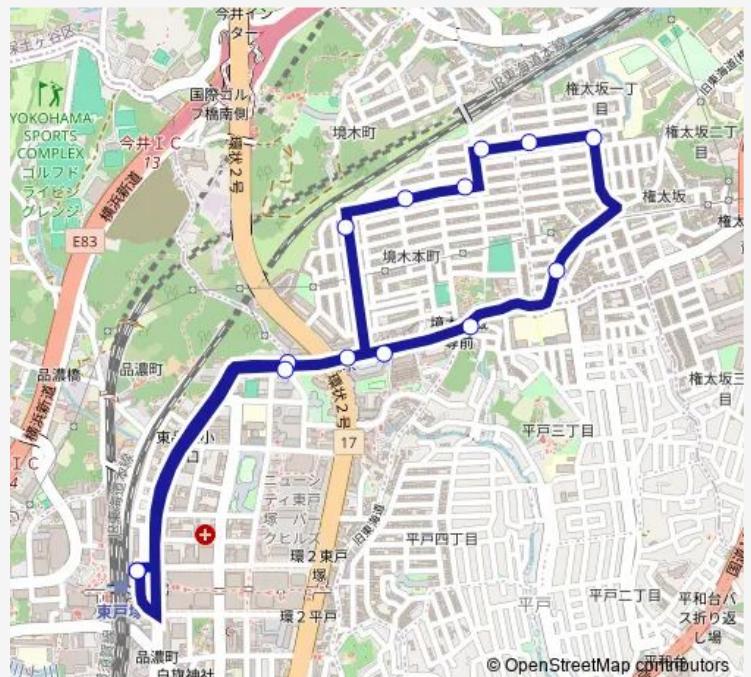

Direction

東戸塚駅前 — 東戸塚駅前

14 stops

[Open route schedule](#)

東戸塚駅前

品濃谷宿公園

グリーンタウン入口

境木第二公園

境木本町西

境木本町東

人道橋上

権太坂西

権太坂東

境木中学校前

境木地藏尊

グリーンタウン入口

品濃谷宿公園

東戸塚駅前

Route schedule

東戸塚駅前 — 東戸塚駅前

Monday 06:30-22:41

Tuesday 06:30-22:41

Wednesday 06:30-22:41

Thursday 06:30-22:41

Friday 06:30-22:41

Saturday 07:48-21:12

Sunday 07:48-21:12

Route info

Direction: 東戸塚駅前

Stops: 14

Trip Duration: 0 hour 24 min