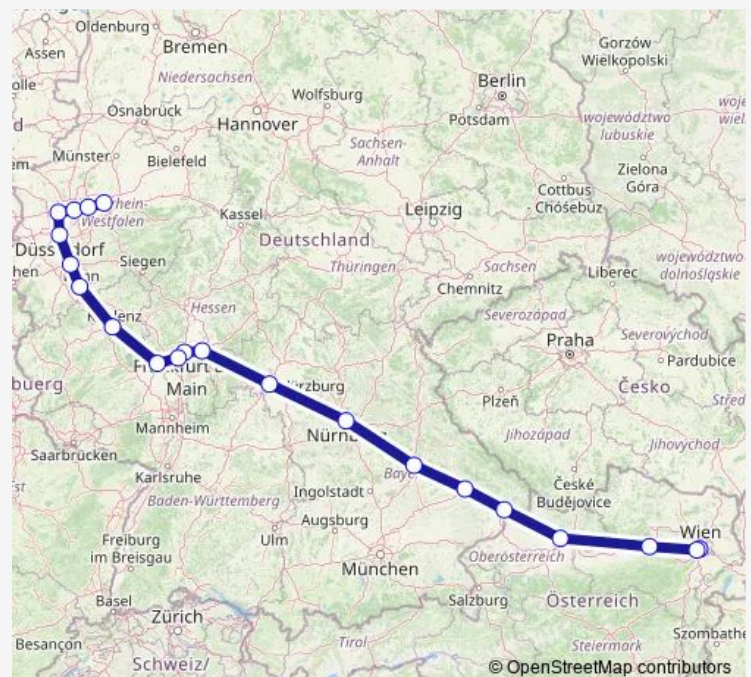

Mainz Hbf

Koblenz Hbf

Bonn Hbf

Köln Hbf

Düsseldorf Hbf

Duisburg Hbf

Essen Hbf

Bochum Hbf

Dortmund Hbf

### Route schedule

Wien Hbf — Dortmund Hbf

Monday 15:15

Tuesday 15:15

Wednesday 15:15

Thursday 15:15

Friday 15:15

Saturday 15:15

### Route info

Direction: Wien Hbf

Stops: 21

Trip Duration: 10 hour 6 min

ICE 22

BusMaps