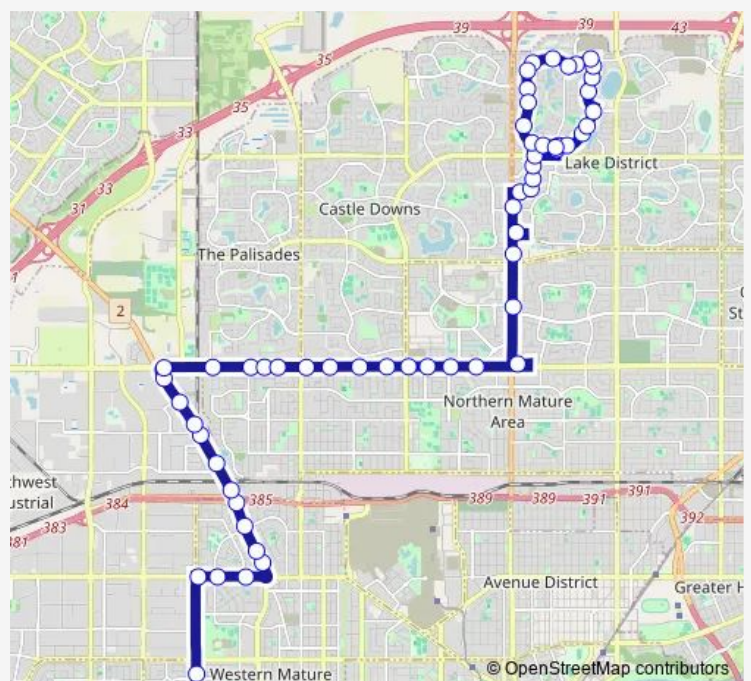

131 Street & 137 Avenue

127 Street & 137 Avenue

### Route schedule

142 Street & 107 Avenue — 91 Street & 168 Avenue

Monday 15:37-15:42

Tuesday 15:37-15:42

Wednesday 15:37-15:42

Thursday 12:40-12:42

Friday 15:37-15:42

Saturday —

### Route info

Direction: 142 Street & 107 Avenue

Stops: 59

Trip Duration: 0 hour 54 min

684 — Archbishop Macdonald - Ross Sheppard - Lago Lindo

123a Street & 137 Avenue

119 Street & 137 Avenue

116 Street & 137 Avenue

113a Street & 137 Avenue

111 Street & 137 Avenue

108 Street & 137 Avenue

104a Street & 137 Avenue

Northgate Transit Centre Bay H

97 Street & 144 Avenue

97 Street & 153 Avenue

Eaux Claires Transit Centre Bay E