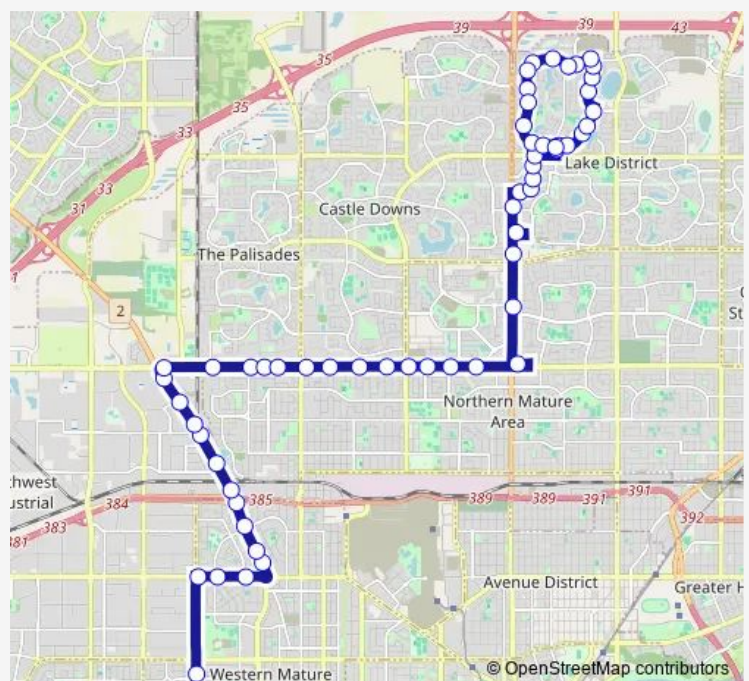

St Albert Trail & 128 Avenue

St Albert Trail & 130 Avenue

St Albert Trail & 131 Avenue

St Albert Trail & 134 Avenue

St Albert Trail & 137 Avenue

St Albert Trail & 137 Avenue

140 Street & 137 Avenue

135 Street & 137 Avenue

132a Street & 137 Avenue

131 Street & 137 Avenue

127 Street & 137 Avenue

Route schedule

142 Street & 107 Avenue — 91 Street & 168 Avenue

Monday 15:40-15:45

Tuesday 15:40-15:45

Wednesday 15:40-15:45

Thursday 12:43-15:45

Friday 12:43-15:45

Saturday —

Sunday —

Route info

Direction: 142 Street & 107 Avenue

Stops: 59

Trip Duration: 0 hour 51 min

Northgate Transit Centre Bay H

97 Street & 144 Avenue

97 Street & 153 Avenue

Eaux Claires Transit Centre Bay E

97 Street & 160 Avenue

97 Street & 162 Avenue

95 Street & 162 Avenue

95 Street & 165 Avenue