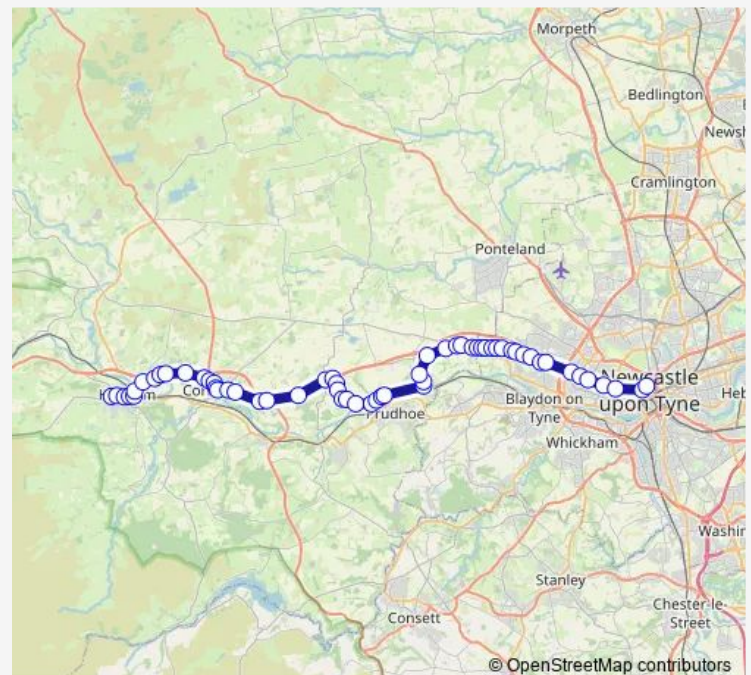

### Route schedule

Eldon Square Bus Station — Whetstone Bridge Road

Monday 07:05

Tuesday 07:05

Wednesday 07:05

Thursday 07:05

Friday 07:05

Saturday —

### Route info

Direction: Eldon Square Bus Station

Stops: 63

Trip Duration: 1 hour 18 min

684 — Hexham - Newcastle

Three Tuns

Houghton

Close House Lodge Gates

## Route info

Direction: Eldon Square Bus Station

Stops: 59

Trip Duration: 1 hour 8 min

Acomb Drive

Holeyn Hall Road

Charlie's Corner

Piper Road