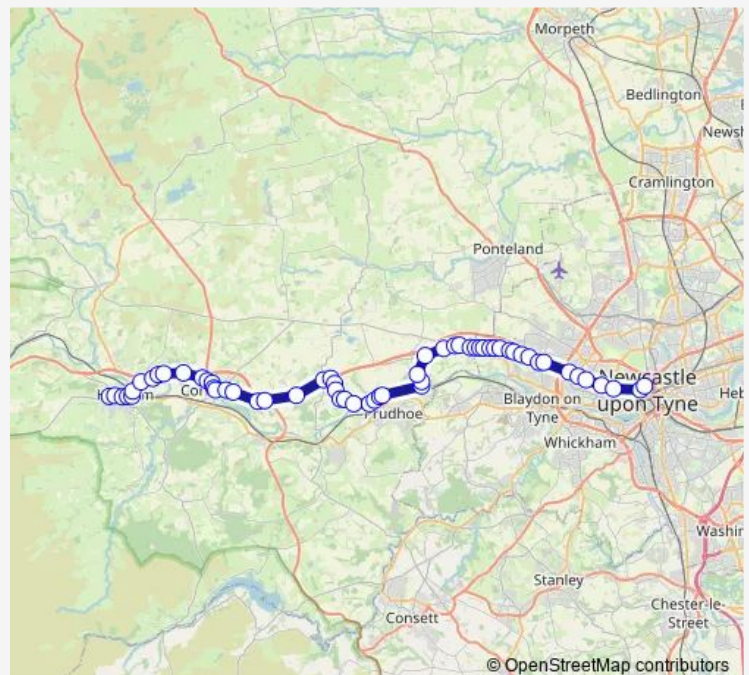

Thursday 07:05

Friday 07:05

Saturday —

Sunday —

Route info

Direction: Eldon Square Bus Station

Stops: 63

Trip Duration: 1 hour 18 min