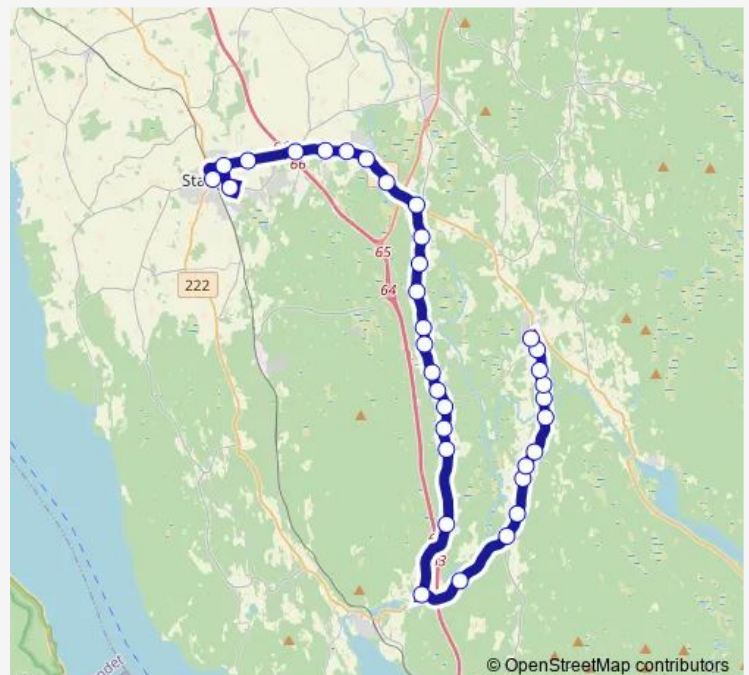

## Route schedule

Vallset skole — Korsbakken

Monday 13:10

Tuesday 13:10-14:05

Wednesday 13:10-14:05

Thursday 13:10-14:05

Friday 13:10

Saturday —

## Route info

Direction: Vallset skole

Stops: 25

Trip Duration: 0 hour 30 min

■ 684 — Vallset - Kolomoen

BusMaps

Arnesveen

Teige