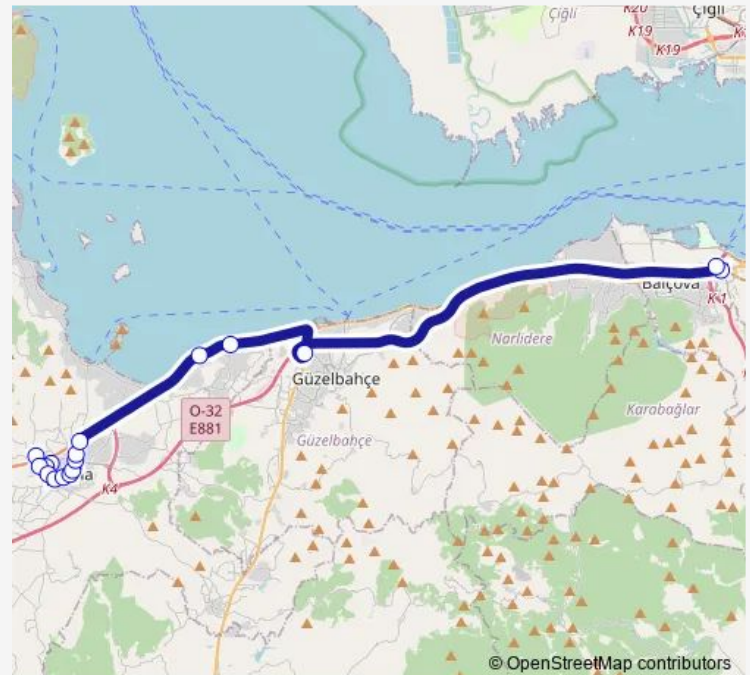

Bus 684 Urla - F.Altay Akt. Mer. Ekspres

[Go to website](#)

Direction

Fahrettin Altay Aktarma Merkezi — Urla

16 stops

[Open route schedule](#)

Fahrettin Altay Aktarma Merkezi

Otoban Kavşağı

Kahveler

İzmir Cengiz Aytmatov Sosyal Bilimler Lisesi

Yeşil Urla

Urla Mesleki ve Teknik Anadolu Lisesi

Jandarma

Urla Merkez

Emniyet

Şehit Kemal İlkokulu

Çeşme

Golf

Urla Sanayi 1

Urla Devlet Hastanesi

Urla Sanat

Urla

Route schedule

Fahrettin Altay Aktarma Merkezi — Urla

Monday 05:55-21:40

Tuesday 05:55-21:40

Wednesday 05:55-21:40

Thursday 05:55-21:40

Friday 05:55-21:40

Saturday —

Sunday —

Route info

Direction: Fahrettin Altay Aktarma Merkezi

Stops: 16

Trip Duration: 1 hour 57 min

684 — Urla - F.Altay Akt. Mer. Ekspres

BusMaps