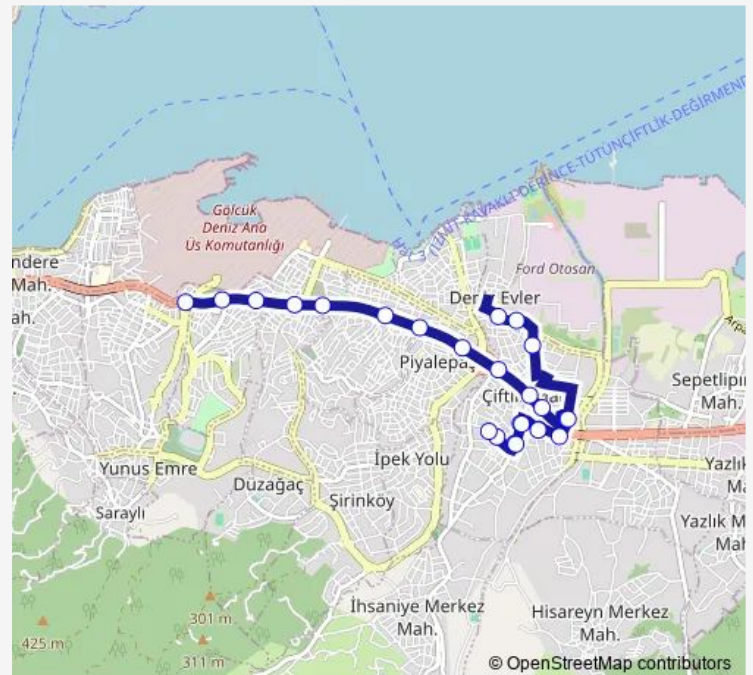

Thursday 07:30-19:00

Friday 07:30-19:00

Saturday 07:30-19:00

Sunday 07:30-19:00

Route info

Direction: Gölcük Trafo 1

Stops: 25

Trip Duration: 0 hour 16 min