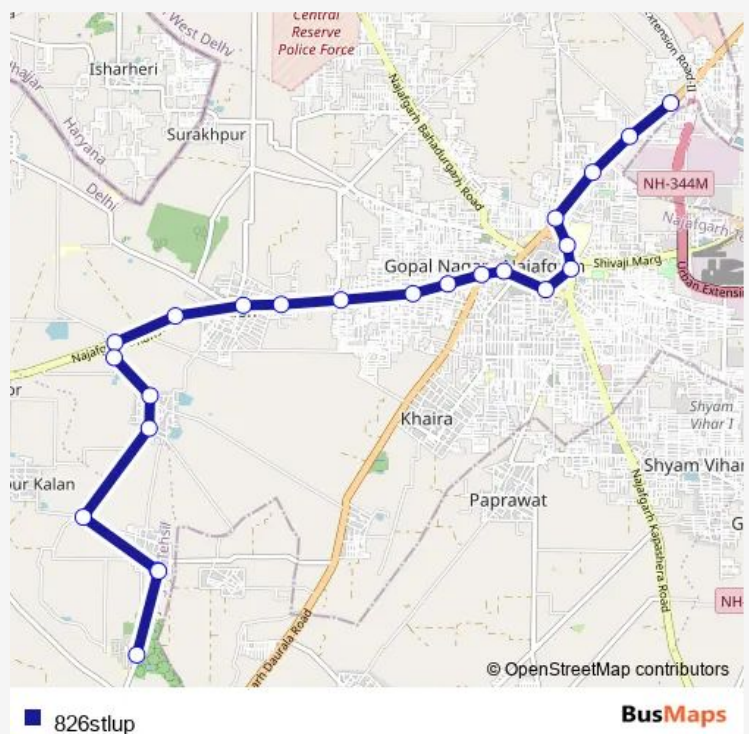

### Route schedule

Dichau Kalan Depot — Ch Brahm Parkash Ayurvedic Hospital

Monday 11:10-15:50

Tuesday 11:10-15:50

Wednesday 11:10-15:50

Thursday 11:10-15:50

Friday 11:10-15:50

Saturday 11:10-15:50

### Route info

Direction: Dichau Kalan Depot

Stops: 23

Trip Duration: 0 hour 49 min

Khera Dabar Village

Ch Brahm Parkash Ayurvedic Hospital

826stlup Bus time schedules and route maps are available in an offline PDF at [busmaps.com](https://busmaps.com). Use the [busmaps.com](https://busmaps.com) website to see live bus times, train schedule or subway schedule, and step-by-step directions for all public transit in New Delhi