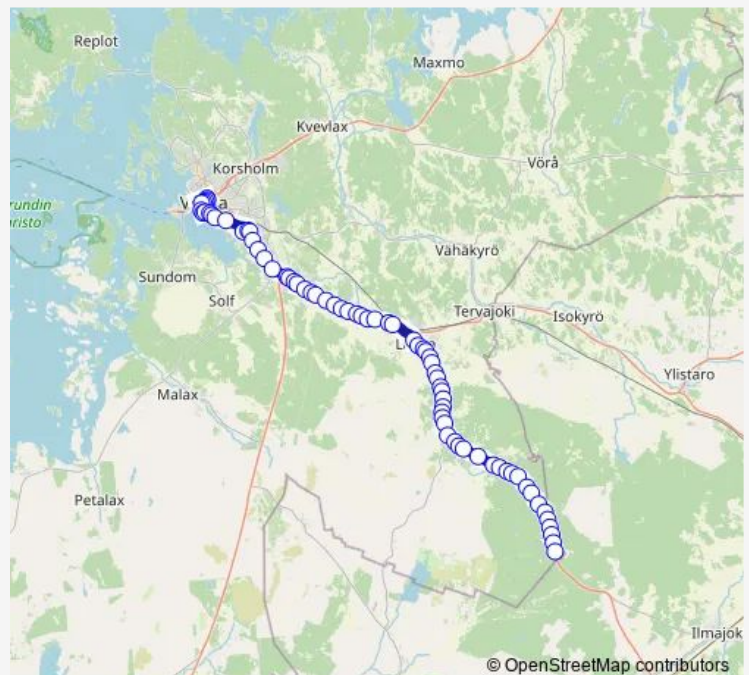

Thursday 06:35-15:15

Friday 06:35-15:15

Saturday —

Sunday —

Route info

Direction: Jokiperä P

Stops: 68

Trip Duration: 1 hour 0 min