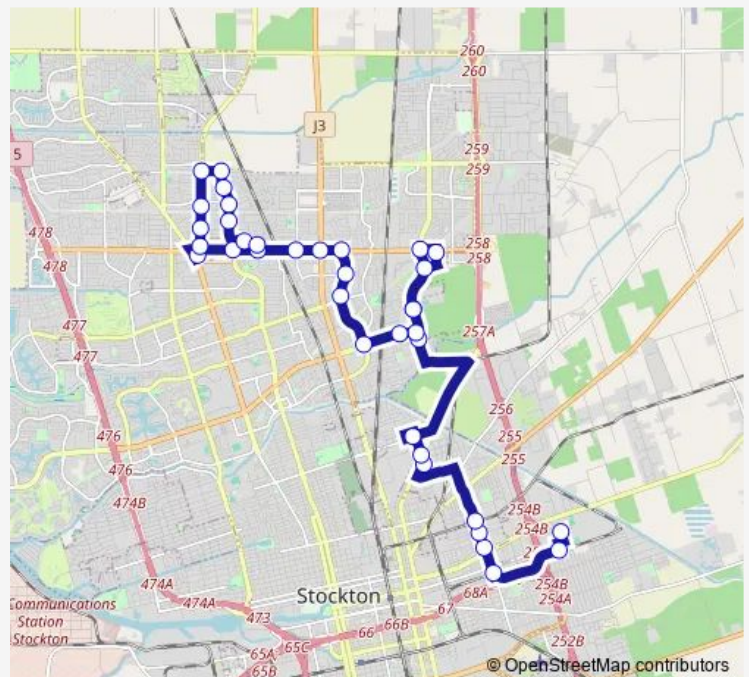

Thursday 15:45

Friday 15:45

Saturday —

Sunday —

Route info

Direction: Farm & Gertrude MB Eb

Stops: 36

Trip Duration: 0 hour 58 min

340 — Franklin HS-West Ln-Cesar Chavez Hs

Hammer LN & West Lane FS Wb

Hammer LN & TAM O`Shanter FS Wb

Hammer LN & LAN ARK DR FS Wb

Hammer LN & EL Dorado ST FS Wb

Hammer Transfer Station

Lower SAC & Hammer FS Nb

Iris AVE & LAN ARK NS Eb

Direction

Hammer Transfer Station — Farm & Gertrude MB Eb

33 stops

[Open route schedule](#)

Hammer Transfer Station

Lower SAC & Hammer FS Nb

Lower SAC & Highmoor AVE FS Nb

Saturday —

Sunday —

Route info

Direction: Hammer Transfer Station

Stops: 33

Trip Duration: 0 hour 55 min

Sanguinetti LN & Wilson WY NS/Sb

Funston AV & Jersey AV FS/Sb