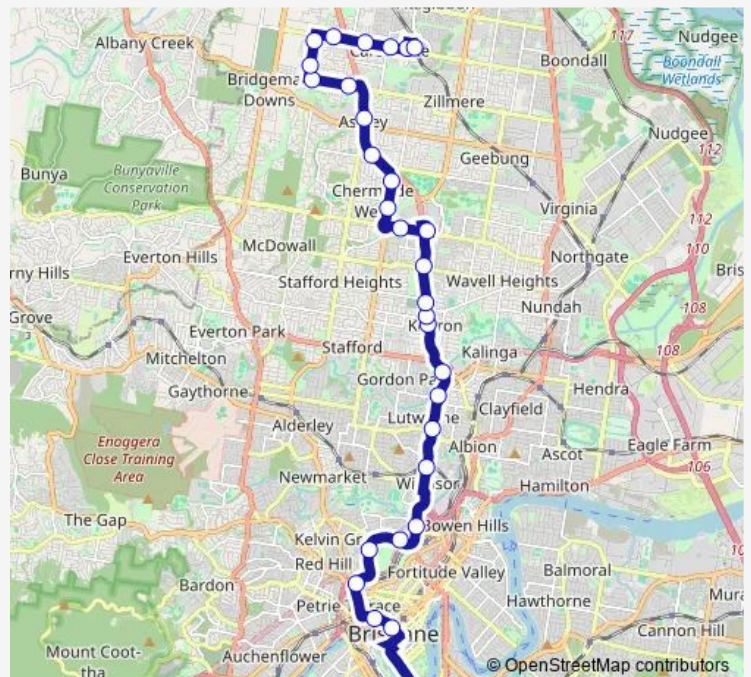

Bus 340 Carseldine - Woolloongabba Express via City

[Go to website](#)

**Direction**

Woolloongabba station, platform 1 — Carseldine station

30 stops

[Open route schedule](#)

- Woolloongabba station, platform 1
- King George Square, 1b
- Roma Street busway, platform 1
- Normanby station, platform 2
- QUT Kelvin Grove station, platform 2
- Herston station, platform 2
- RBWH station, platform 2
- Lutwyche Rd at Windsor Rail, stop 13
- Truro Street, platform 2
- Lutwyche station, platform 2
- Kedron Brook station, platform 2
- Gympie Rd at Cremorne Rd
- Gympie Rd at Strathmore Street
- Gympie Rd at Kitchener Road
- Gympie Rd at Rode Road
- Chermside Shopping Centre interchange E
- Hamilton Rd at Farnell Street, stop 39
- Webster Rd at Milburn Street, stop 40
- Webster Rd at Chermside Markets, stop 43
- Gympie Rd at Aspley South, stop 41
- Gympie Rd at Aspley

Route schedule

Woolloongabba station, platform 1 — Carseldine station

Monday	06:48-23:33
Tuesday	06:48-23:33
Wednesday	06:48-23:33
Thursday	06:48-23:33
Friday	06:48-00:03 <sup>+1</sup>
Saturday	06:52-23:52
Sunday	06:52-23:22

Route info

Direction: Woolloongabba station, platform 1

Stops: 30

Trip Duration: 1 hour 3 min

340 — Carseldine - Woolloongabba Express via City

Graham Rd at Carseldine Chateaus, stop 4

Graham Rd at Carseldine West near Kentia St

Webster Rd at Chermside Markets

Webster Rd at Milburn Street, stop 40/3

Hamilton Rd at Farnell Street, stop 39

Gympie Rd at Chermside, stop 37/38

Gympie Rd at Rode Road

Gympie Rd near Kitchener Road

Gympie Rd near Strathmore Street