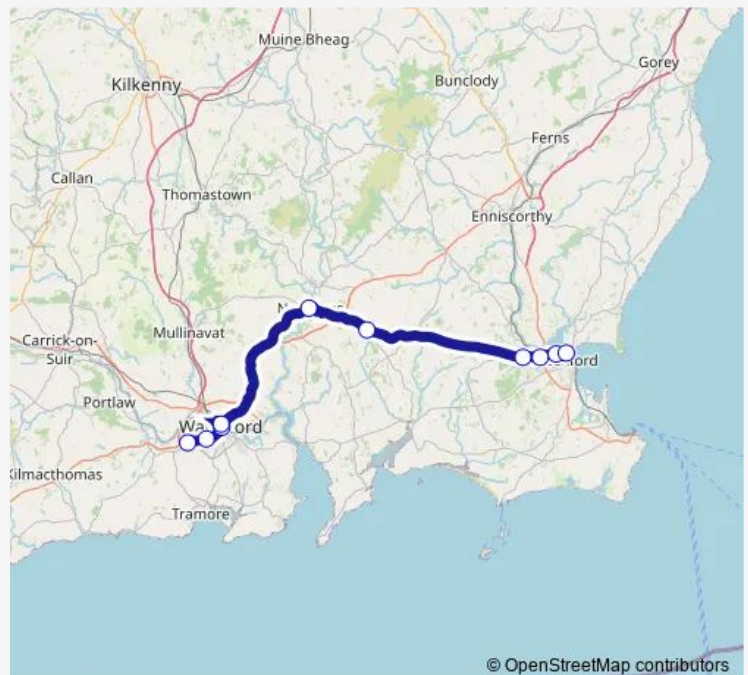

Route schedule

Redmond Square — Whitfield Hospital

Monday 08:45

Tuesday 08:45

Wednesday 08:45

Thursday 08:45

Friday 08:45

Saturday 08:45

Sunday —

Route info

Direction: Redmond Square

Stops: 10

Trip Duration: 1 hour 30 min

■ 340 — Wexford - Waterford

Direction

Redmond Square — Waterford Hospital

Route info

Direction: Whitfield Hospital

Stops: 10

Trip Duration: 1 hour 15 min

340 Bus time schedules and route maps are available in an offline PDF at busmaps.com. Use the busmaps.com website to see live bus times, train schedule or subway schedule, and step-by-step directions for all public transit in Waterford