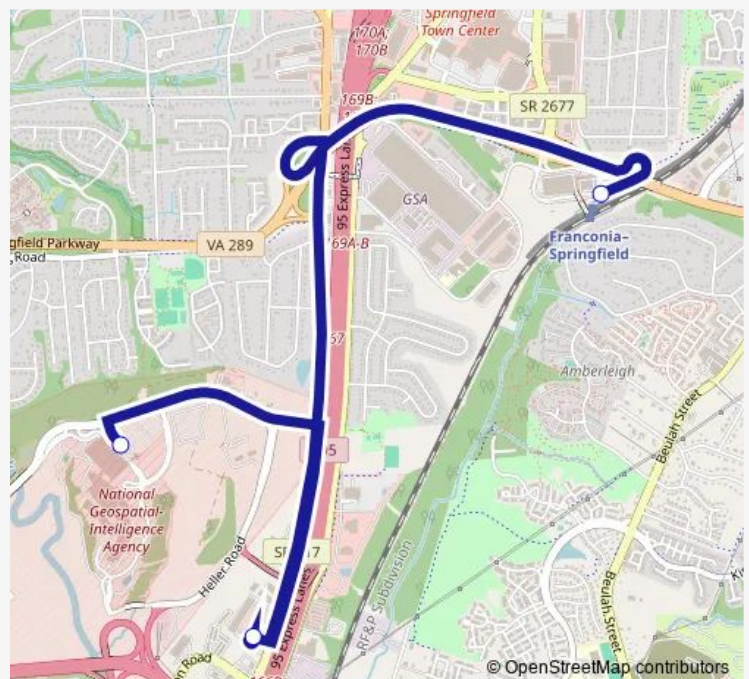

### Direction

Franconia-Springfield Metro — Fort Belvoir North Area

3 stops

[Open route schedule](#)

Franconia-Springfield Metro

Patriot Ridge

Fort Belvoir North Area

### Route schedule

Franconia-Springfield Metro — Fort Belvoir North Area

Monday 10:15-21:10

Tuesday 10:15-21:10

Wednesday 10:15-21:10

Thursday 10:15-21:10

Friday 10:15-21:10

Saturday —

### Route info

Direction: Franconia-Springfield Metro

Stops: 3

Trip Duration: 0 hour 14 min

340 — Patriot Ridge - Saratoga