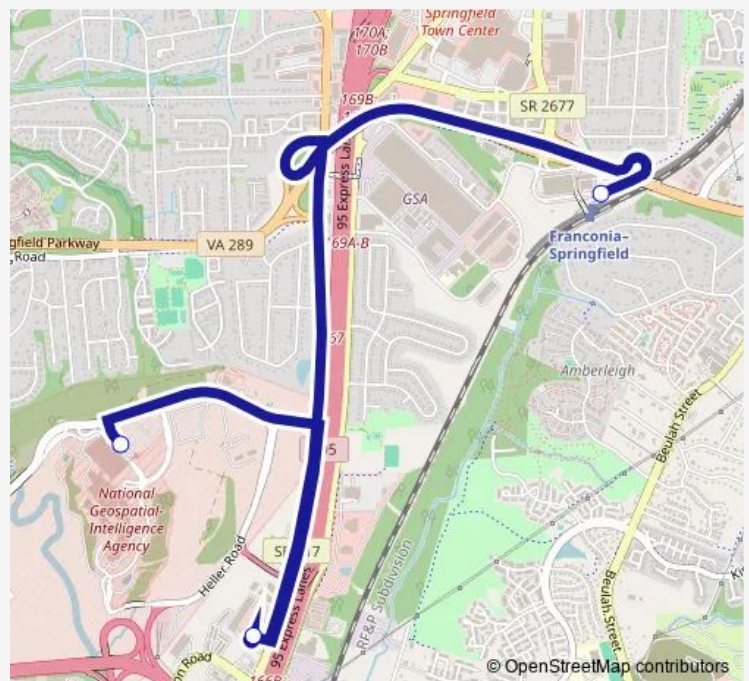

### Direction

Franconia-Springfield Metro BAY J — Fort Belvoir North Area

3 stops

[Open route schedule](#)

Franconia-Springfield Metro BAY J

Patriot Ridge

Fort Belvoir North Area

### Route schedule

Franconia-Springfield Metro BAY J — Fort Belvoir North Area

Monday	10:15-21:10
Tuesday	10:15-21:10
Wednesday	10:15-21:10
Thursday	10:15-21:10
Friday	10:15-21:10
Saturday	—
Sunday	—

### Route info

Direction: Franconia-Springfield Metro BAY J

Stops: 3

Trip Duration: 0 hour 14 min

340 — Patriot Ridge - Saratoga

**Direction**

Fort Belvoir North Area — Franconia-Springfield Metro BAY J

4 stops

[Open route schedule](#)

Fort Belvoir North Area

Saratoga P&amp;R

Patriot Ridge

Franconia-Springfield Metro BAY J