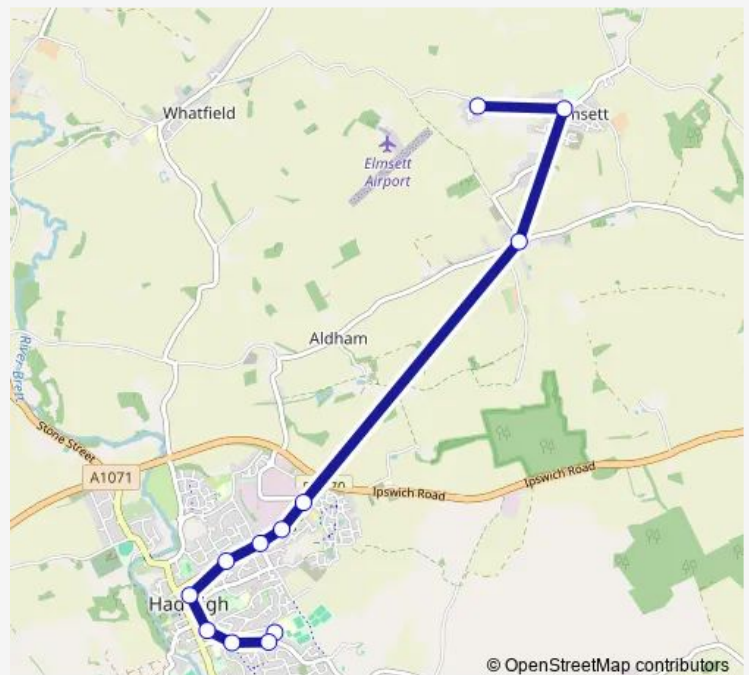

Mill Lane

Elmsett Corner

Telephone Box

Village Sign

Allen Road

Morrisons

Meadows Way

High Street Mews

Wednesday 07:55

Thursday 07:55

Friday 07:55

Saturday —

Sunday —

Route info

Direction: Firtree Farm

Stops: 14

Trip Duration: 0 hour 25 min

© OpenStreetMap contributors

■ 340 — Elmsett - Aldham - Hadleigh

BusMaps

Direction

High School — Firtree Farm

13 stops

[Open route schedule](#)

High School

Sydney Brown Court

Bus Station

High Street Mews

Meadows Way

Morrisons

Allen Road

Village Sign