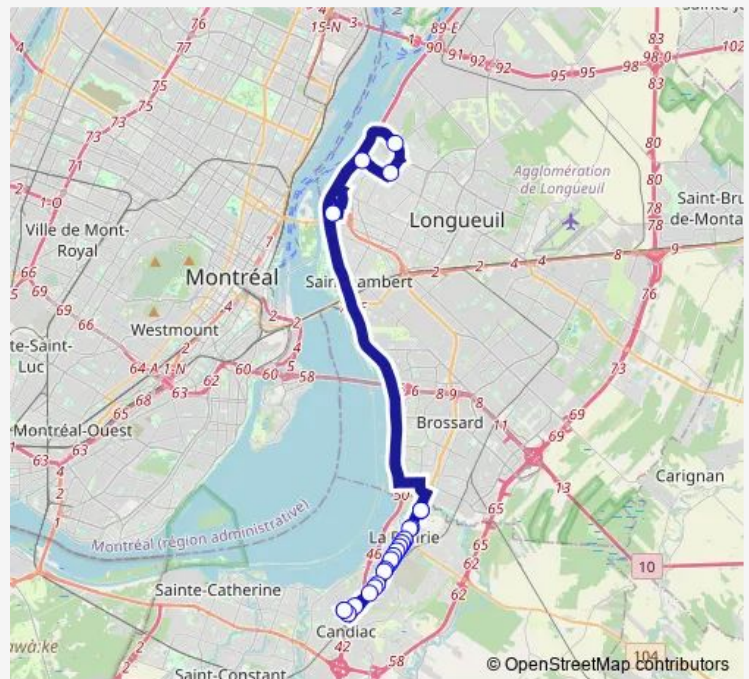

Wednesday 19:35-20:48

Thursday 19:35-20:48

Friday 19:35-20:48

Saturday —

Sunday —

Route info

Direction: Terminus Montcalm-Candiac - Quai 1

Stops: 30

Trip Duration: 1 hour 5 min

340 — Candiac - La Prairie - Longueuil

Taschereau / Dufort

Taschereau / Place Perreault

Taschereau / Saint-José

Taschereau / Conrad-Pelletier

Taschereau / Léon-Bloy Est

Taschereau / Papineau