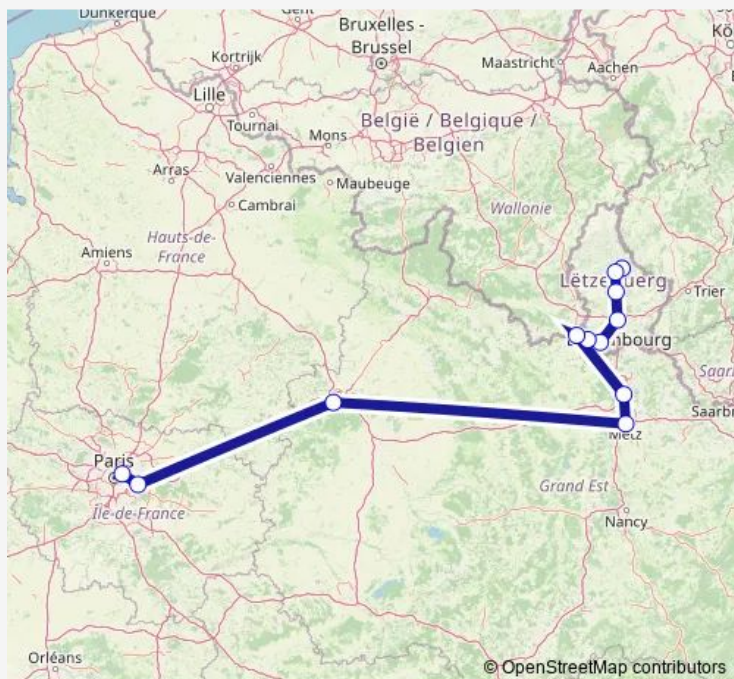

Bus 340 340 : Luxembourg - Suco

[Go to website](#)

Direction

Diekirch — Paris, Gallieni

12 stops

[Open route schedule](#)

Diekirch

Ettelbruck

Mersch

Luxembourg

Esch sur Alzette

Differdange

Rodange

Hagondange

Metz - Gare Routière

Reims

Champigny-sur-Marne

Paris, Gallieni

Route schedule

Diekirch — Paris, Gallieni

Monday	—
Tuesday	06:00
Wednesday	—
Thursday	06:00
Friday	—
Saturday	06:00
Sunday	—

Route info

Direction: Diekirch

Stops: 12

Trip Duration: 9 hour 0 min

■ 340 — 340 : Luxembourg - Suco

340 Bus time schedules and route maps are available in an offline PDF at busmaps.com. Use the busmaps.com website to see live bus times, train schedule or subway schedule, and step-by-step directions for all public transit in Diekirch