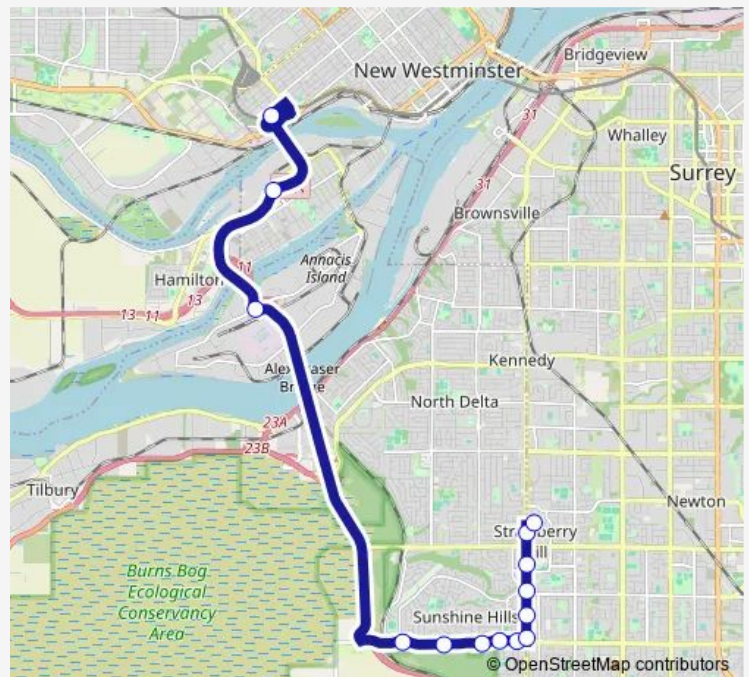

Northbound Scott Rd @ 68 Ave

Northbound Scott Rd @ 70 Ave

Northbound Scott Rd @ 72 Ave

Scottsdale Exchange @ Bay 1

### Route schedule

22nd Street Station @ Bay 7 — Scottsdale Exchange @ Bay 1

Monday	04:47-00:35 <sup>+1</sup>
Tuesday	04:47-00:35 <sup>+1</sup>
Wednesday	04:47-00:35 <sup>+1</sup>
Thursday	04:47-00:35 <sup>+1</sup>
Friday	04:47-00:35 <sup>+1</sup>
Saturday	05:11-00:37 <sup>+1</sup>
Sunday	05:20-00:31 <sup>+1</sup>

### Route info

Direction: 22nd Street Station @ Bay 7

Stops: 14

Trip Duration: 0 hour 34 min

■ 340 — Scottsdale/22nd St Station