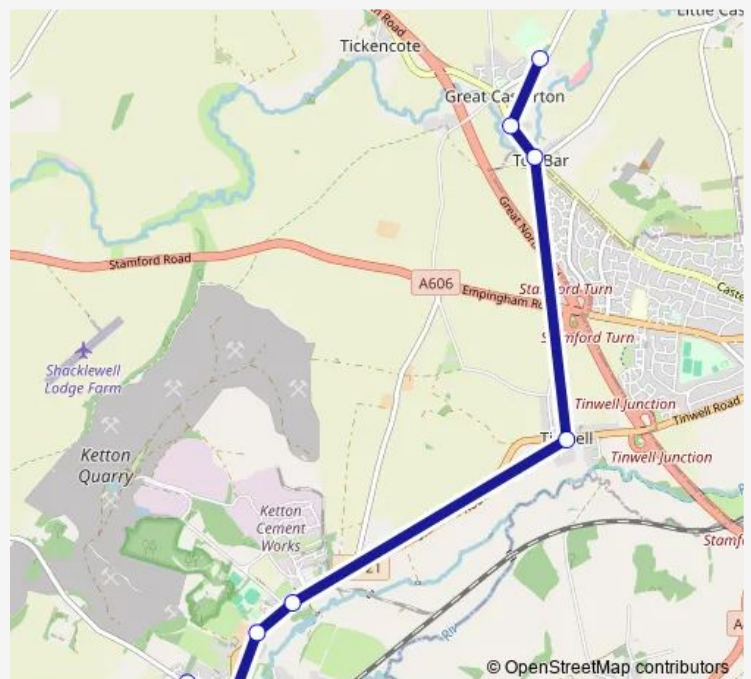

### Direction

Stock's Hill — College

10 stops

[Open route schedule](#)

Stock's Hill

Sharpe's Plain

Manor Green

Bull Lane

### Route schedule

Stock's Hill — College

Monday 08:12

Tuesday 08:12

Wednesday 08:12

Thursday 08:12

Friday 08:12

Saturday —

### Route info

Direction: Stock's Hill

Stops: 10

Trip Duration: 0 hour 15 min

340 — Great Casterton - Ketton

**Direction**

College — Sharpe's Plain

9 stops

## Route schedule

College — Sharpe's Plain

Monday	15:48
Tuesday	15:48
Wednesday	15:48
Thursday	15:48
Friday	14:43
Saturday	—
Sunday	—