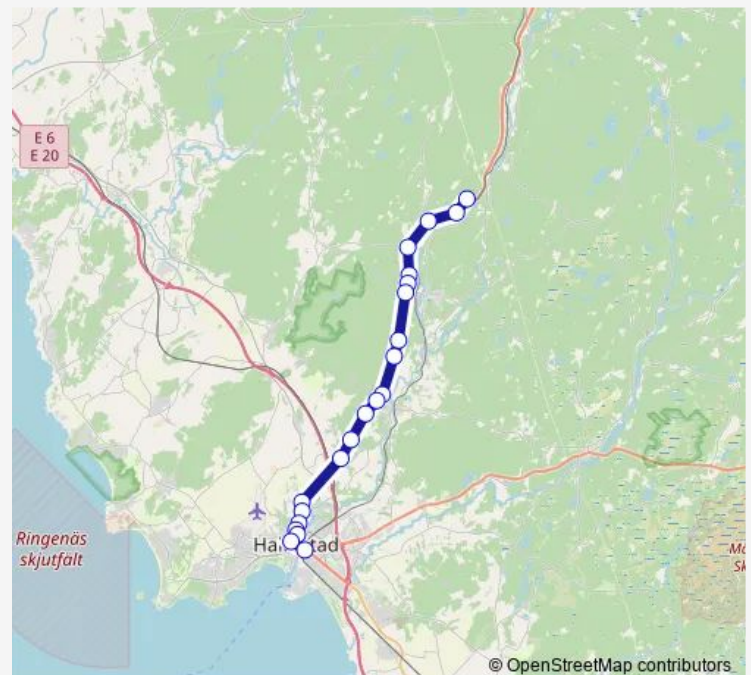

### Route info

Direction: Spenshult Övre

Stops: 21

Trip Duration: 0 hour 40 min