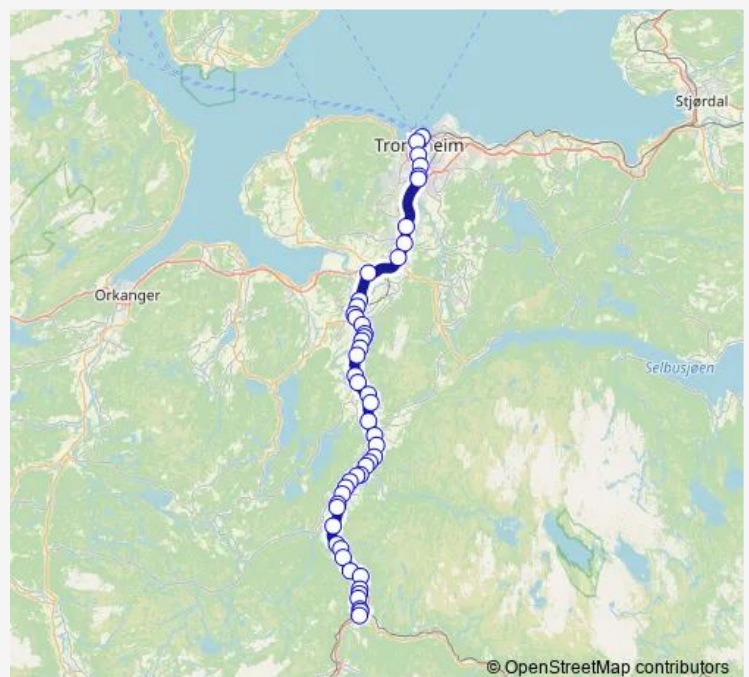

## Route schedule

Trondheim S — Støren rådhus

Monday 15:15

Tuesday 15:15

Wednesday 15:15

Thursday 15:15

Friday —

Saturday —

## Route info

Direction: Trondheim S

Stops: 48

Trip Duration: 1 hour 16 min

■ 340 — Trondheim - Støren

BusMaps

Øya vgs.

Kvål