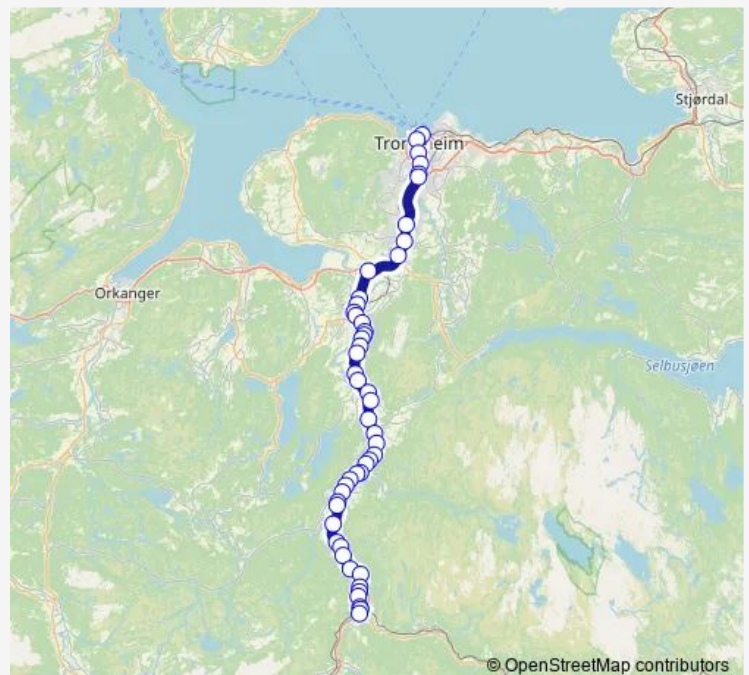

Thursday 05:42-06:17

Friday 05:42-06:17

Saturday —

Sunday —

Route info

Direction: Støren rådhus

Stops: 38

Trip Duration: 1 hour 13 min