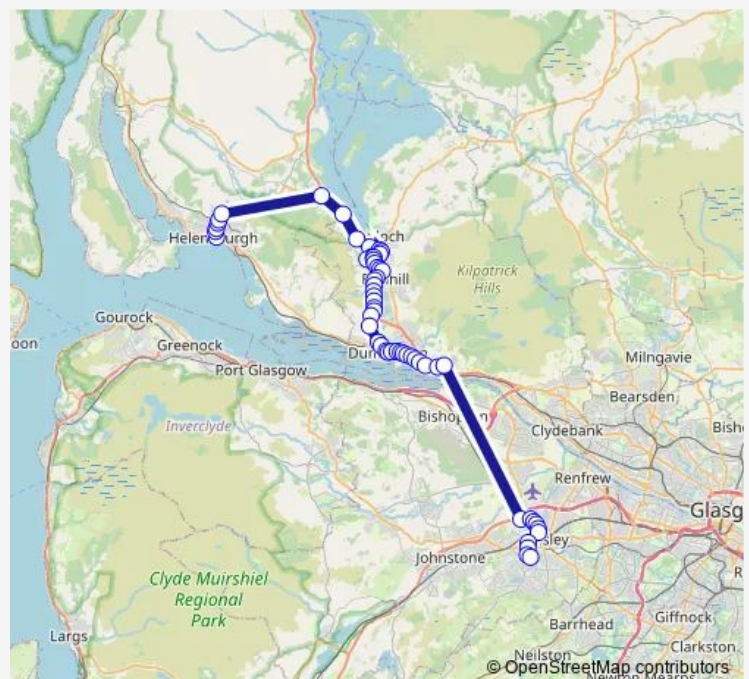

King Edward Street

Wilson Street

Creveul Court

Route schedule

Helensburgh Railway Station — Royal Alexandra Hospital

Monday 07:10-21:11

Tuesday 07:10-21:11

Wednesday 07:10-21:11

Thursday 07:10-21:11

Friday 07:10-21:11

Saturday 13:40-17:45

Sunday 13:40-17:45

Route info

Direction: Helensburgh Railway Station

Stops: 58

Trip Duration: 1 hour 10 min

Thursday 06:35-20:08

Friday 06:35-20:08

Saturday 16:10-20:08

Sunday 16:10-20:08

Route info

Direction: Royal Alexandra Hospital

Stops: 54

Trip Duration: 1 hour 10 min

Alexandria Swimming Pool

Vale of Leven Hospital

Ambulance Station

Lomond Drive

Lower Stonemollan Road

Duck Bay

Cross Keys

West Duhill Drive