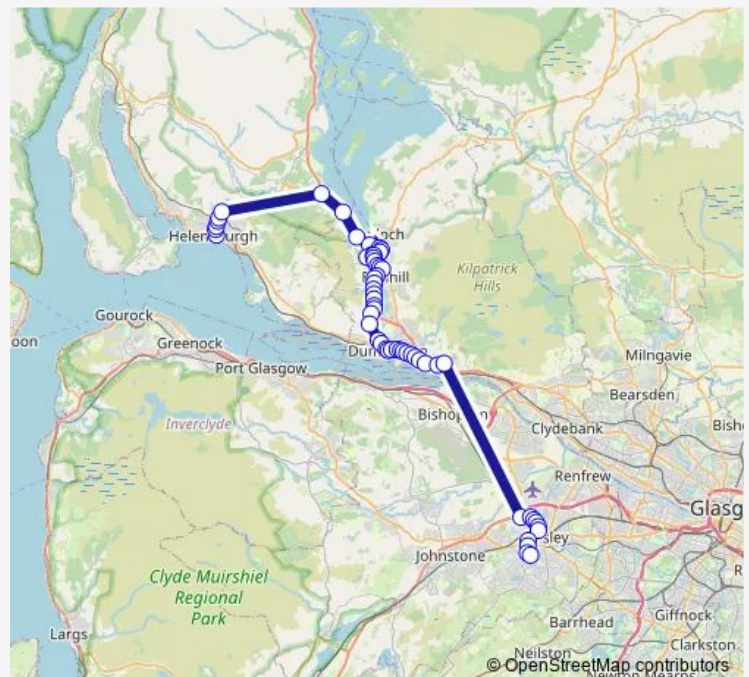

King Edward Street

Wilson Street

Creveul Court

Route schedule

Helensburgh Railway Station — Royal Alexandra Hospital

Monday 07:10-21:11

Tuesday 07:10-21:11

Wednesday 07:10-21:11

Thursday 07:10-21:11

Friday 07:10-21:11

Saturday 13:40-17:45

Sunday 13:40-17:45

Route info

Direction: Helensburgh Railway Station

Stops: 58

Trip Duration: 1 hour 10 min

Thursday 06:35-20:08

Friday 06:35-20:08

Saturday 16:10-20:08

Sunday 16:10-20:08

Route info

Direction: Royal Alexandra Hospital

Stops: 54

Trip Duration: 1 hour 10 min

Alexandria Swimming Pool

Vale of Leven Hospital

Ambulance Station

Lomond Drive

Lower Stonemollan Road

Duck Bay

Cross Keys

West Duhill Drive