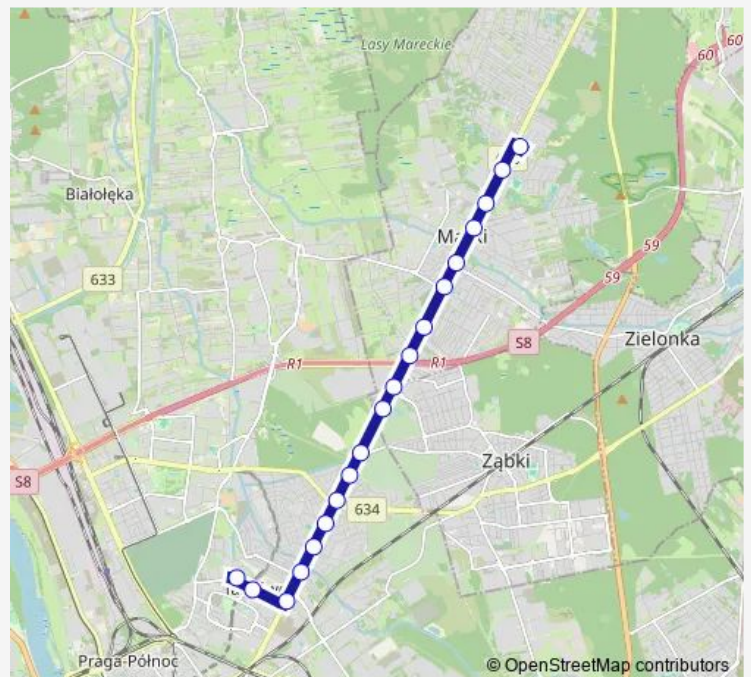

Saturday —

Sunday —

Route info

Direction: Metro Trocka

Stops: 19

Trip Duration: 0 hour 25 min

340 — Marki Pustelnik – Metro Trocka