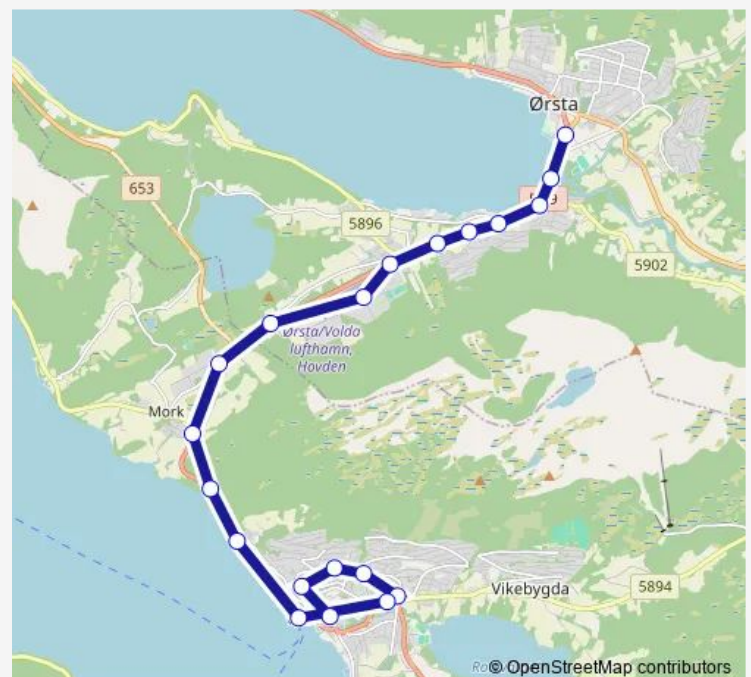

Friday 06:55-22:50

Saturday 09:35-22:55

Sunday —

Route info

Direction: Volda rutebilstasjon

Stops: 20

Trip Duration: 0 hour 29 min

■ 340 — Ørsta-Volda

BusMaps

Direction

Ørsta rutebilstasjon — Volda vgs.

15 stops

[Open route schedule](#)

Ørsta rutebilstasjon

Ose

Vekslet

Saturday 09:20-19:05

Sunday —

Route info

Direction: Ørsta rutebilstasjon

Stops: 14

Trip Duration: 0 hour 17 min

340 Regional Bus Service time schedules and route maps are available in an offline PDF at busmaps.com. Use the busmaps.com website to see live bus times, train schedule or subway schedule, and step-by-step directions for all public transit in Volda