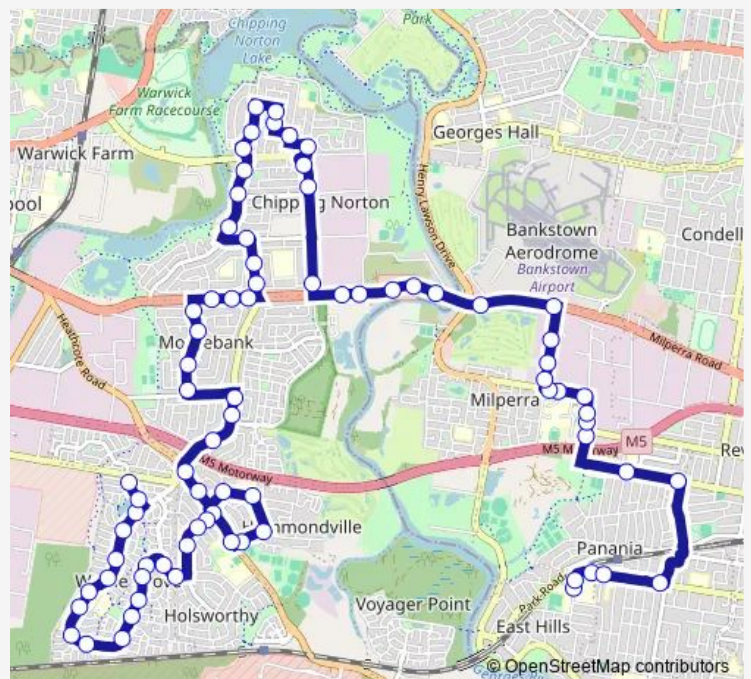

Ashford Av After Bullecourt Av

Bankstown Golf Club, Ashford Av

Ashford Av Opp Blaxland Pl

Milperra Rd At Ashford Av

Milperra Rd Before Henry Lawson Dr

Newbridge Rd Opp Rickard Rd

58 Newbridge Rd

Route schedule

East Hill Public School, Lucas Rd — Delfin Dr Opp Torrens Ct

Monday	15:15
Tuesday	15:15
Wednesday	15:15
Thursday	15:15
Friday	15:15
Saturday	—
Sunday	—

Route info

Direction: East Hill Public School, Lucas Rd

Stops: 77

Trip Duration: 0 hour 56 min

S525 — East Hills high schools to Wattle Grove via Chipping Norton

Newbridge Rd Before Davy Robinson Dr

Newbridge Rd Opp Riverside Rd

Newbridge Rd Opp Pat Devlin Cl

Governor Macquarie Dr At Balanada Av

Governor Macquarie Dr After Childs Rd

Governor Macquarie Dr Opp Barry Rd

Ernest Av Opp Market Plaza

Central Av At Faversham Cres

Chippenham St At Chesham Pl

Chippenham St Before Bent St

Ascot Dr At Bent St

Ascot Dr At Central Av