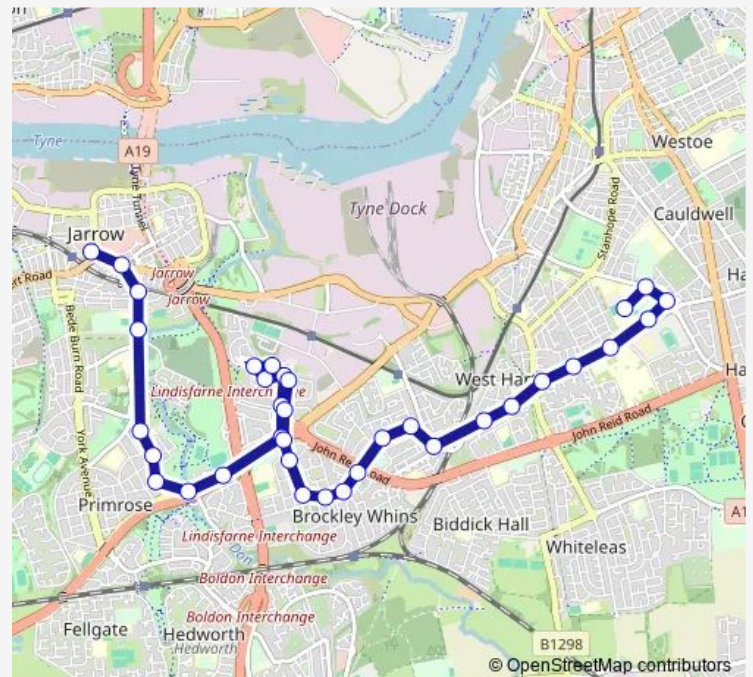

### Route schedule

Jarrow Bus Station — St Wilfrid's Rc College

Monday 07:30

Tuesday 07:30

Wednesday 07:30

Thursday 07:30

Friday 07:30

Saturday —

### Route info

Direction: Jarrow Bus Station

Stops: 35

Trip Duration: 0 hour 40 min

■ S525 — Jarrow - St Wilfrid's RC College

Perth Avenue-Australia Grove

Perth Avenue-Canberra Drive

Dame Flora Robson Avenue

Dame Flora Robson Avenue-Fox Avenue

Wenlock Road-Clive Street

Green Lane-Hope Street

Green Lane-Reay Place

Harton Lane

Harton Lane-Blyth Court

South Tyneside Hospital

Harton Lane-School