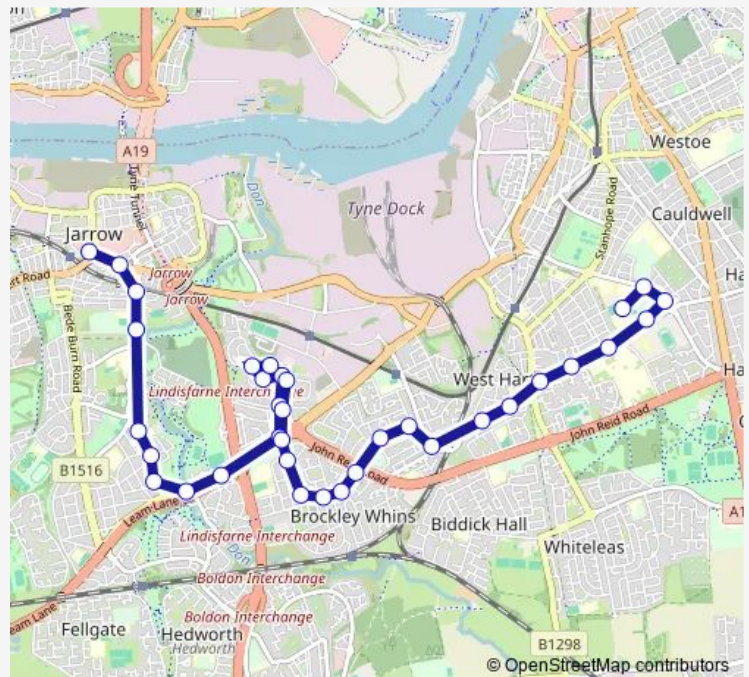

Primrose Terrace-Hospital

Primrose Terrace-Lambton Terrace

Primrose Terrace - Dilston Terrace

Roman Avenue - Hedworth Lane

Leam Lane-Lawson Avenue

South Leam

Lynton Avenue

Taunton Avenue

### Route schedule

Jarrow Bus Station — St Wilfrid's Rc College

Monday 07:30

Tuesday 07:30

Wednesday 07:30

Thursday 07:30

Friday 07:30

Saturday —

### Route info

Direction: Jarrow Bus Station

Stops: 35

Trip Duration: 0 hour 40 min

■ S525 — Jarrow - St Wilfrid's RC College

Perth Avenue-Australia Grove

Perth Avenue-Canberra Drive

Dame Flora Robson Avenue

Dame Flora Robson Avenue-Fox Avenue

Wenlock Road-Clive Street

Green Lane-Hope Street

Green Lane-Reay Place

Harton Lane

Harton Lane-Blyth Court

South Tyneside Hospital

Harton Lane-School