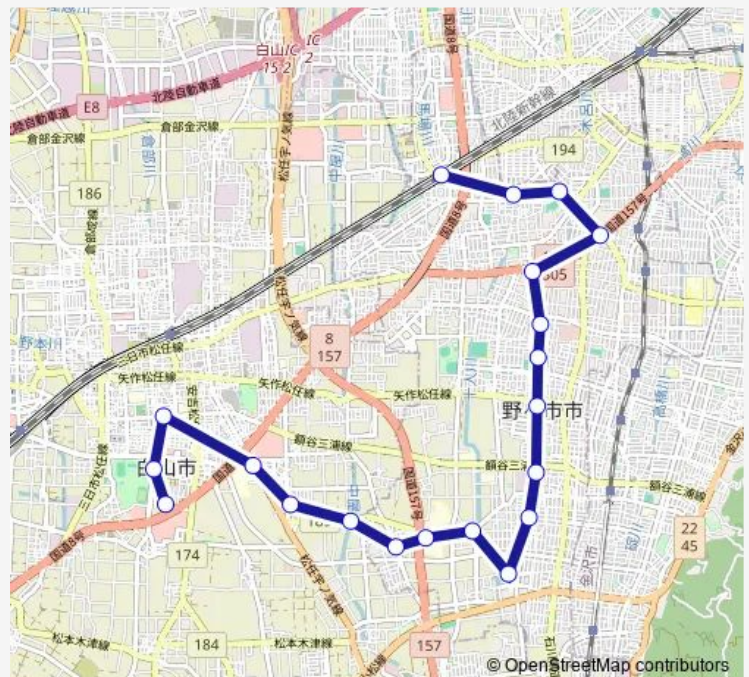

### Route schedule

野々市駅南口 — 松任石川中央病院

Monday 06:35-19:40

Tuesday 06:35-19:40

Wednesday 06:35-19:40

Thursday 06:35-19:40

Friday 06:35-19:40

Saturday 06:35-19:40

### Route info

Direction: 野々市駅南口

Stops: 20

Trip Duration: 0 hour 45 min

## Direction

松任石川中央病院 — 野々市駅南口

20 stops

[Open route schedule](#)

松任石川中央病院

白山市役所

松任税務署

翠星高校

## Route info

Direction: 松任石川中央病院

Stops: 20

Trip Duration: 0 hour 45 min

のんキー - Bus time schedules and route maps are available in an offline PDF at [busmaps.com](https://busmaps.com). Use the [busmaps.com](https://busmaps.com) website to see live bus times, train schedule or subway schedule, and step-by-step directions for all public transit in Nonoichi