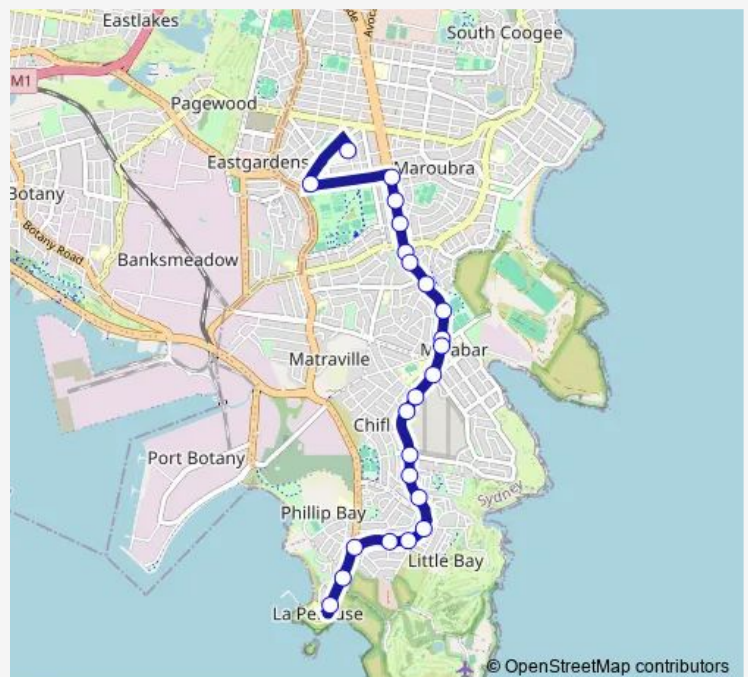

Tuesday 14:43

Wednesday 15:24

Thursday 15:24

Friday 15:24

Saturday —

Sunday —

Route info

Direction: South Sydney High School, Paine St

Stops: 23

Trip Duration: 0 hour 16 min

735e — South Sydney High School to La Perouse

Botany Bay National Park, Anzac Pde

Anzac Pde Terminus

735e School Bus time schedules and route maps are available in an offline PDF at busmaps.com. Use the busmaps.com website to see live bus times, train schedule or subway schedule, and step-by-step directions for all public transit in Sydney