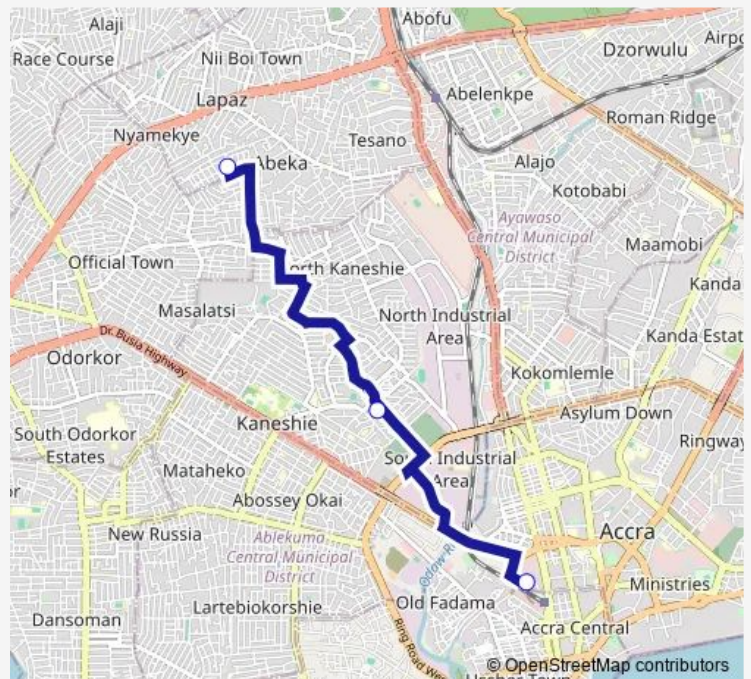

Bus 367A New Fadama to Accra Cmb

[Go to website](#)

Direction

Terminal New Fadama — Terminal Accra Cmb

3 stops

[Open route schedule](#)

Terminal New Fadama

Nkwadum Junction

Terminal Accra Cmb

Route schedule

Terminal New Fadama — Terminal Accra Cmb

Monday	15:32
Tuesday	15:32
Wednesday	15:32
Thursday	15:32
Friday	15:32
Saturday	15:32
Sunday	15:32

Route info

Direction: Terminal New Fadama

Stops: 3

Trip Duration: 0 hour 32 min

■ 367A — New Fadama to Accra Cmb

367A Bus time schedules and route maps are available in an offline PDF at busmaps.com. Use the busmaps.com website to see live bus times, train schedule or subway schedule, and step-by-step directions for all public transit in Accra