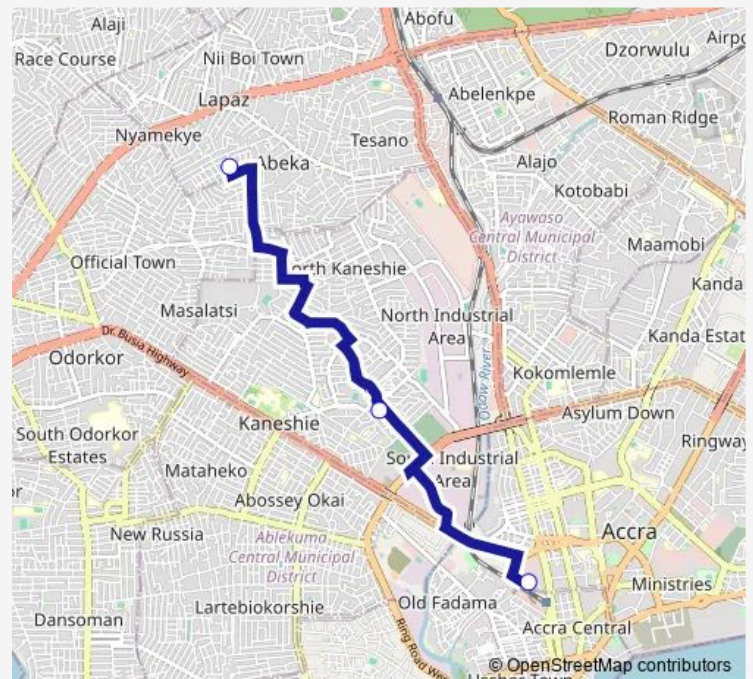

## Bus 367a New Fadama to Accra Cmb

[Go to website](#)**Direction**

Terminal New Fadama — Terminal Accra Cmb

3 stops

[Open route schedule](#)

Terminal New Fadama

Nkwadum Junction

Terminal Accra Cmb

**Route schedule**

Terminal New Fadama — Terminal Accra Cmb

Monday	15:32
Tuesday	15:32
Wednesday	15:32
Thursday	15:32
Friday	15:32
Saturday	15:32
Sunday	15:32

**Route info**

Direction: Terminal New Fadama

Stops: 3

Trip Duration: 0 hour 32 min

■ 367a — New Fadama to Accra Cmb

367a Bus time schedules and route maps are available in an offline PDF at [busmaps.com](https://busmaps.com). Use the [busmaps.com](https://busmaps.com) website to see live bus times, train schedule or subway schedule, and step-by-step directions for all public transit in Accra