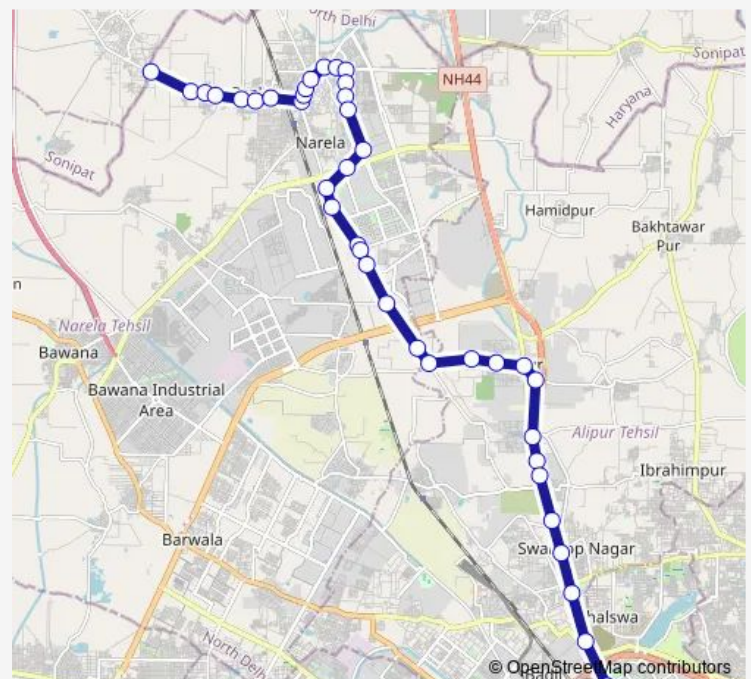

### Route schedule

Lampur Border — GTK Depot

Monday 10:45-14:47

Tuesday 10:45-14:47

Wednesday 10:45-14:47

Thursday 10:45-14:47

Friday 10:45-14:47

Saturday 10:45-14:47

### Route info

Direction: Lampur Border

Stops: 39

Trip Duration: 1 hour 30 min

175adown

Dsidc Narela

Narela ITI / Narela Depot

Shahpur Garhi