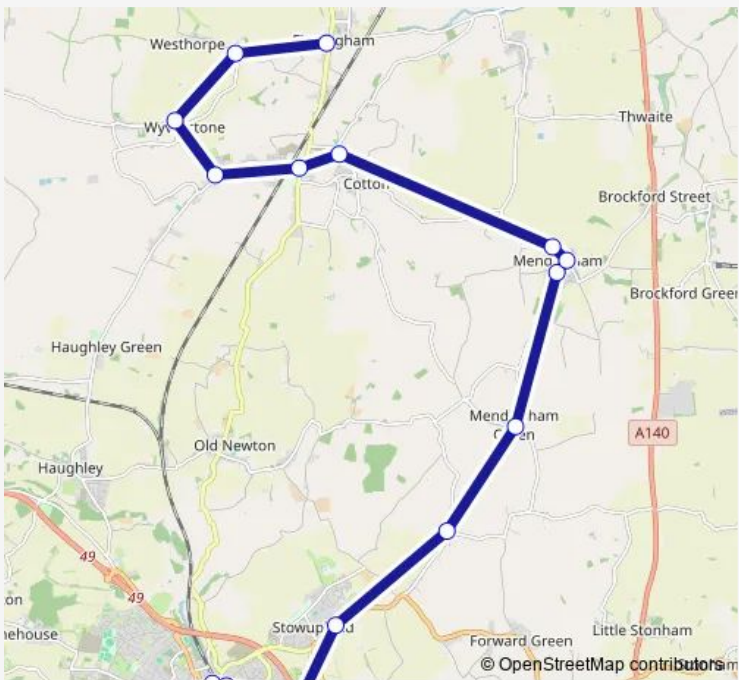

Bus VC1 Gislingham - Finningham - Wickham Skeith/Bacton - Mendlesham - Cedars Park - Stowmarket

[Go to website](#)

Direction
 Station Road West — White Horse

17 stops

[Open route schedule](#)

- Station Road West
- Railway Station
- Industrial Estate
- Magpie Court
- Mill Street
- Crown
- Middlewood Green Turn
- Bus Shelter
- Community Centre
- Kings Head
- Health Centre
- Trowel and Hammer
- Cotton Methodist Church
- Village Stores
- Church Hill
- Bus Shelter
- White Horse

Route schedule
 Station Road West — White Horse

Monday	—
Tuesday	13:00
Wednesday	—
Thursday	13:00
Friday	—
Saturday	—
Sunday	—

Route info

Direction: Station Road West

Stops: 17

Trip Duration: 0 hour 46 min

■ VC1 — Gislingham - Finningham - Wickham Skeith/Bacton - Mendlesham - Cedars Park - Stowmarket **BusMaps**

Direction

Station Road West — Post Office

14 stops

[Open route schedule](#)

Station Road West

Railway Station

Route info

Direction: White Horse

Stops: 17

Trip Duration: 0 hour 46 min

VC1 Bus time schedules and route maps are available in an offline PDF at busmaps.com. Use the busmaps.com website to see live bus times, train schedule or subway schedule, and step-by-step directions for all public transit in Bacton