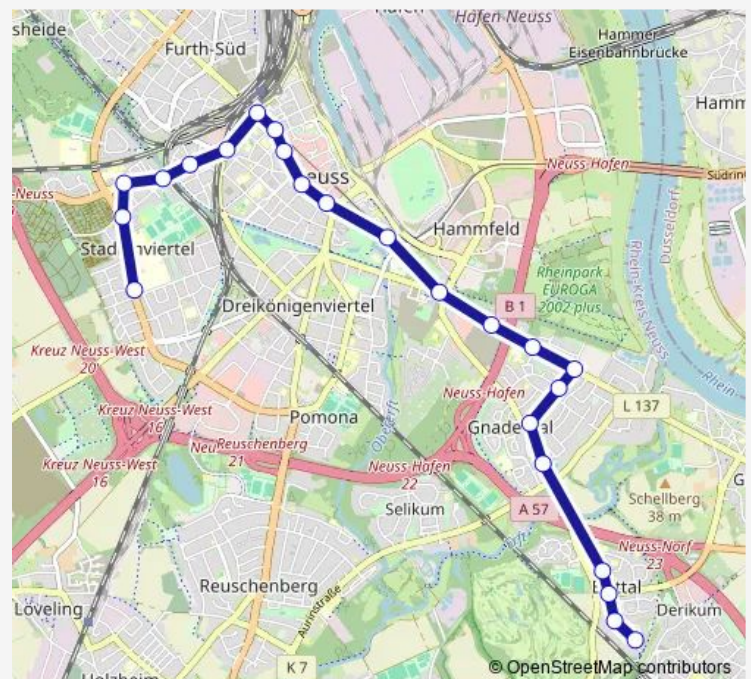

### Route schedule

Neuss Blankenheimer Str. — Neuss Lukaskrankenhaus

Monday —

Tuesday —

Wednesday —

Thursday —

Friday —

Saturday —

### Route info

Direction: Neuss Blankenheimer Str.

Stops: 24

Trip Duration: 0 hour 25 min

849t

BusMaps

Neuss Alter Friedhof

Neuss Glehner Weg