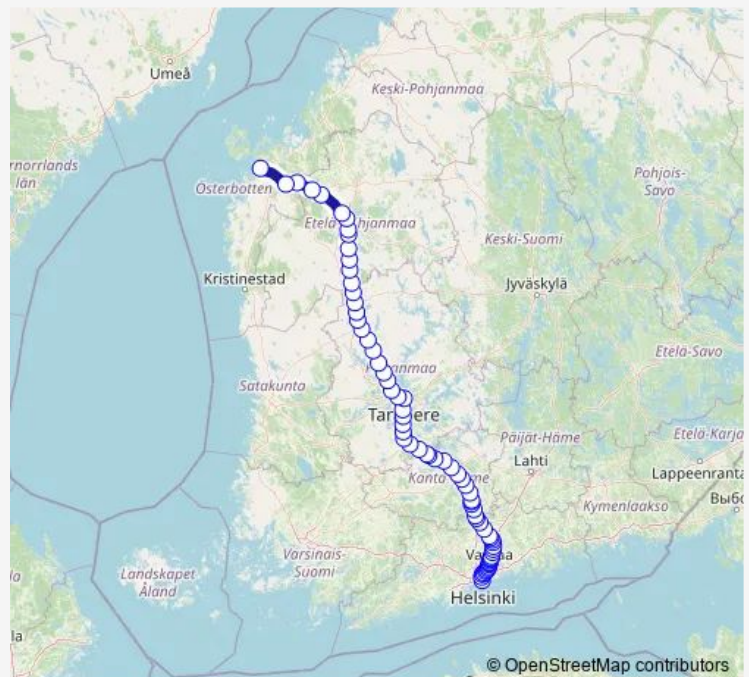

### Route schedule

Helsinki — Vaasa

Monday —

Tuesday —

Wednesday —

Thursday —

Friday —

Saturday 20:03

### Route info

Direction: Helsinki

Stops: 72

Trip Duration: 3 hour 56 min

S 183 — Helsinki - Vaasa

Purola

Jokela

Palopuro