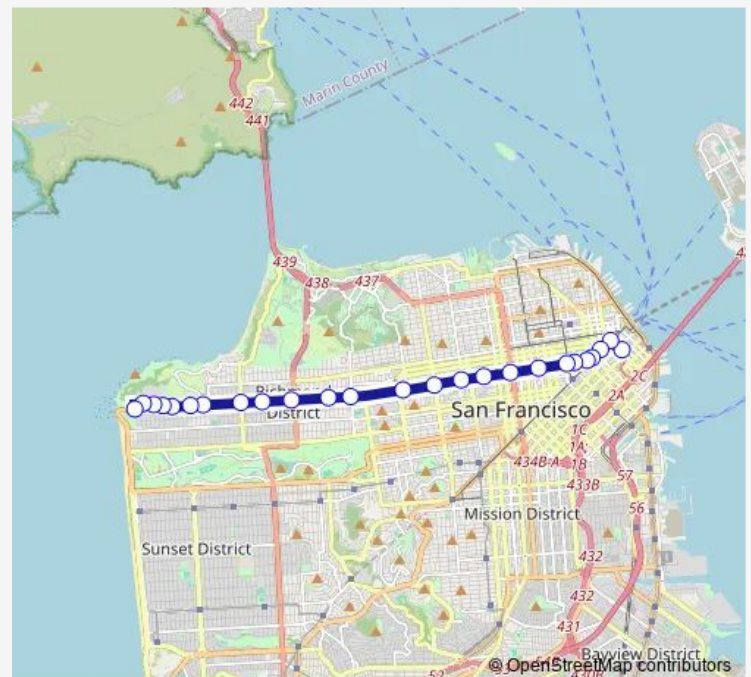

Bus 38r Geary Rapid

[Go to website](#)

Direction

Transit Center Bay B — 48th Ave & Point Lobos Ave

25 stops

[Open route schedule](#)

- Transit Center Bay B
- Fremont St & Market St
- Market St & Sansome St
- Market St & Montgomery St
- Geary St & Kearny St
- Geary St & Stockton St
- Geary St & Powell St
- Geary St & Leavenworth St
- Geary Blvd & Van Ness Ave
- Geary Blvd & Laguna St
- Geary Blvd & Fillmore St
- Geary Blvd & Divisadero St
- Geary Blvd & Presidio Ave
- Geary Blvd & Arguello Blvd
- Geary Blvd & 6th Ave
- Geary Blvd & Park Presidio Blvd
- Geary Blvd & 20th Ave
- Geary Blvd & 25th Ave
- Geary Blvd & 33rd Ave
- Geary Blvd & 36th Ave
- Geary Blvd & 39th Ave

Route schedule

Transit Center Bay B — 48th Ave & Point Lobos Ave

Monday	05:00-22:00
Tuesday	05:00-22:00
Wednesday	05:00-22:00
Thursday	05:00-22:00
Friday	05:00-22:00
Saturday	06:00-21:00
Sunday	06:00-21:00

Route info

Direction: Transit Center Bay B

Stops: 25

Trip Duration: 0 hour 46 min

■ 38r — Geary Rapid

Point Lobos Ave & 42nd Ave

Point Lobos Ave & 44th Ave

Point Lobos Ave & 46th Ave

48th Ave & Point Lobos Ave

Direction

48th Ave & Point Lobos Ave — Transit Center Bay B

23 stops

[Open route schedule](#)

48th Ave & Point Lobos Ave

Geary Blvd & 45th Ave

Geary Blvd & 42nd Ave