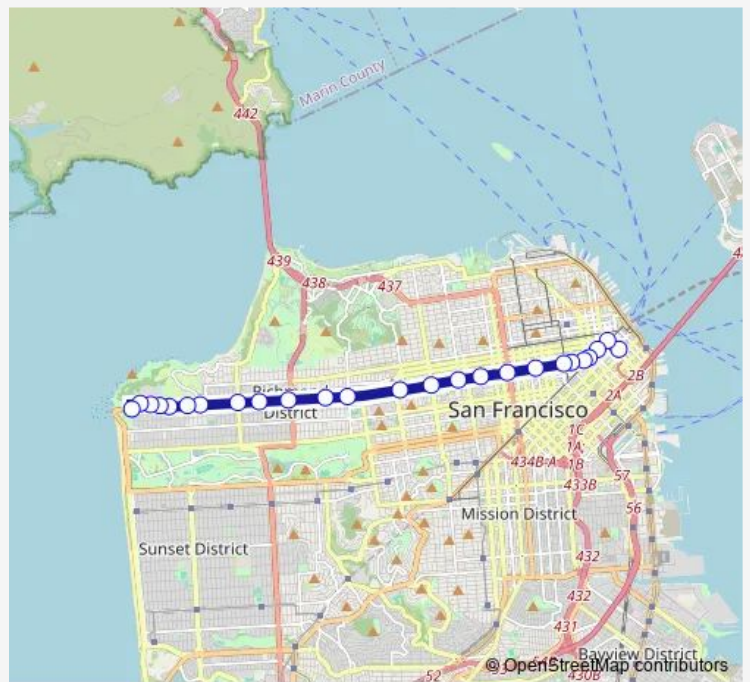

**Bus 38R Geary Rapid**

[Go to website](#)

**Direction**  
 Transit Center Bay C — 48th Ave & Point Lobos Ave  
 25 stops  
[Open route schedule](#)

- Transit Center Bay C
- Fremont St & Market St
- Market St & Sansome St
- Market St & Montgomery St
- Geary St & Kearny St
- Geary St & Stockton St
- Geary St & Powell St
- Geary St & Leavenworth St
- Geary Blvd & Van Ness Ave
- Geary Blvd & Laguna St
- Geary Blvd & Fillmore St
- Geary Blvd & Divisadero St
- Geary Blvd & Presidio Ave
- Geary Blvd & Arguello Blvd
- Geary Blvd & 6th Ave
- Geary Blvd & Park Presidio Blvd
- Geary Blvd & 20th Ave
- Geary Blvd & 25th Ave
- Geary Blvd & 33rd Ave
- Geary Blvd & 36th Ave
- Geary Blvd & 39th Ave

Route schedule  
 Transit Center Bay C — 48th Ave & Point Lobos Ave

Monday	05:00-22:00
Tuesday	05:00-22:00
Wednesday	05:00-22:00
Thursday	05:00-22:00
Friday	05:00-22:00
Saturday	06:00-21:00
Sunday	06:00-21:00

Route info  
 Direction: Transit Center Bay C  
 Stops: 25  
 Trip Duration: 0 hour 45 min

■ 38R — Geary Rapid

Point Lobos Ave & 42nd Ave

Point Lobos Ave & 44th Ave

Point Lobos Ave & 46th Ave

48th Ave & Point Lobos Ave

**Direction**

48th Ave &amp; Point Lobos Ave — Transit Center Bay C

23 stops

[Open route schedule](#)

48th Ave &amp; Point Lobos Ave

Geary Blvd &amp; 45th Ave

Geary Blvd &amp; 42nd Ave

Geary Blvd &amp; 39th Ave