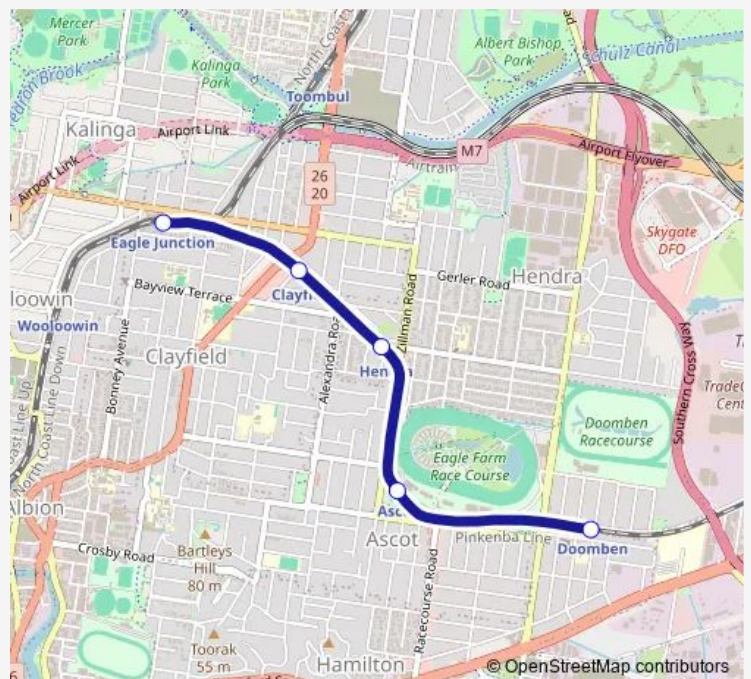

**Direction**

Doomben station, platform 1 — Eagle Junction station, platform 1

5 stops

[Open route schedule](#)

Doomben station, platform 1

Ascot station, platform 1

Hendra station, platform 1

Clayfield station, platform 1

Eagle Junction station, platform 1

**Route schedule**

Doomben station, platform 1 — Eagle Junction station, platform 1

Monday	—
Tuesday	—
Wednesday	—
Thursday	—
Friday	05:58-19:28
Saturday	08:26-19:26
Sunday	—

**Route info**

Direction: Doomben station, platform 1

Stops: 5

Trip Duration: 0 hour 9 min

## Direction

Doomben station, platform 1 — Eagle Junction station, platform 2

5 stops

[Open route schedule](#)

Doomben station, platform 1

Ascot station, platform 1

Hendra station, platform 1

Clayfield station, platform 1