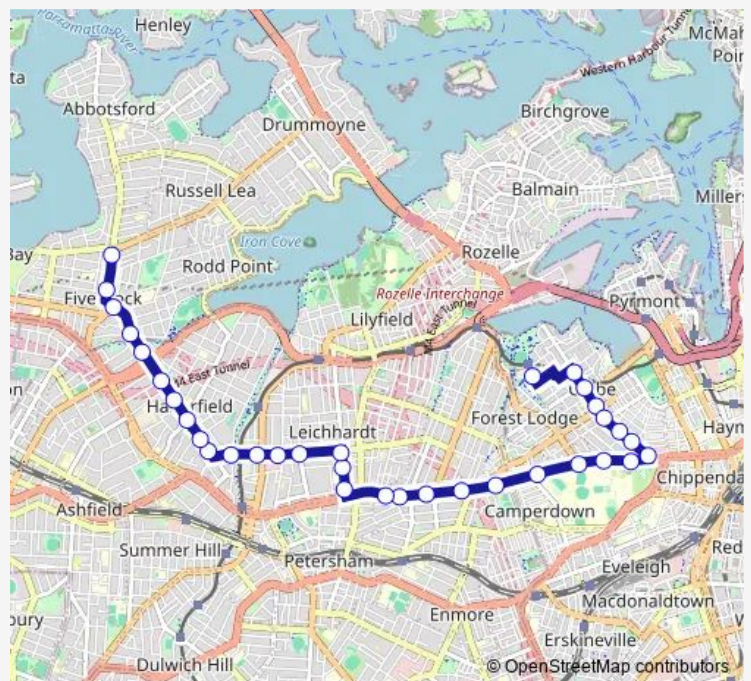

School Bus 649s St Scholasticas College to Five Dock

[Go to website](#)

Direction

St Scholastica's College, Maxwell Rd — Great North Rd Before Lyons Rd

34 stops

[Open route schedule](#)

- St Scholastica's College, Maxwell Rd
- Glebe Point Rd After Forsyth St
- Glebe Point Rd Opp Glebe Library
- Glebe Point Rd At Bridge Rd
- Glebe Point Rd At St Johns Rd
- Glebe Point Rd At Mitchell St
- Glebe Point Rd Opp Glebe Public School
- Glebe Point Rd At Broadway
- University Of Sydney Main Gate, Parramatta Rd
- University Of Sydney Footbridge, Parramatta Rd
- University Of Sydney Ross St Gate, Parramatta Rd
- Parramatta Rd At Missenden Rd
- Bridge Road School, Parramatta Rd
- Parramatta Rd Opp Annandale Hotel
- Parramatta Rd After Northumberland Av
- Parramatta Rd After Percival Rd
- Parramatta Rd Before Phillip St
- Norton St After Parramatta Rd
- Norton St Opp Norton Plaza
- Norton St Opp Leichhardt Public School
- Marion St At Elswick St

Route schedule

St Scholastica's College, Maxwell Rd — Great North Rd Before Lyons Rd

Monday	15:30
Tuesday	15:30
Wednesday	15:30
Thursday	15:30
Friday	—
Saturday	—
Sunday	—

Route info

Direction: St Scholastica's College, Maxwell Rd

Stops: 34

Trip Duration: 0 hour 39 min

649s — St Scholasticas College to Five Dock

Marketplace Leichhardt, Marion St

Lambert Park, Marion St

Marion St Opp Marion Light Rail

Ramsay St Opp Marion St

Ramsay St Before O'Connor St

Haberfield Shops, Ramsay St

Ramsay St At Yasmar Av

Ramsay St At Alt St

Ramsay St After Wattle St

Ramsay Rd At Harrabrook Av

Ramsay Rd At Fairlight St

Five Dock Shops, Great North Rd

Great North Rd Before Lyons Rd