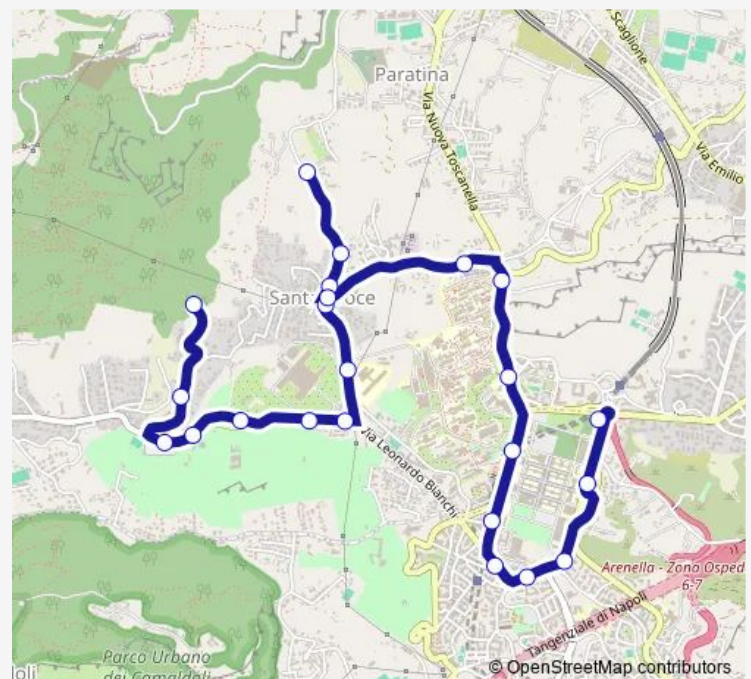

Thursday 06:35-18:40

Friday 06:35-18:40

Saturday 06:45-18:40

Sunday 06:45-18:40

Route info

Direction: Camaldoli Hospital

Stops: 23

Trip Duration: 0 hour 30 min

C76

Corsia Cardarelli

Ospedale Cardarelli

Direction

Ospedale Cardarelli — Camaldoli Hospital

16 stops

[Open route schedule](#)

Ospedale Cardarelli