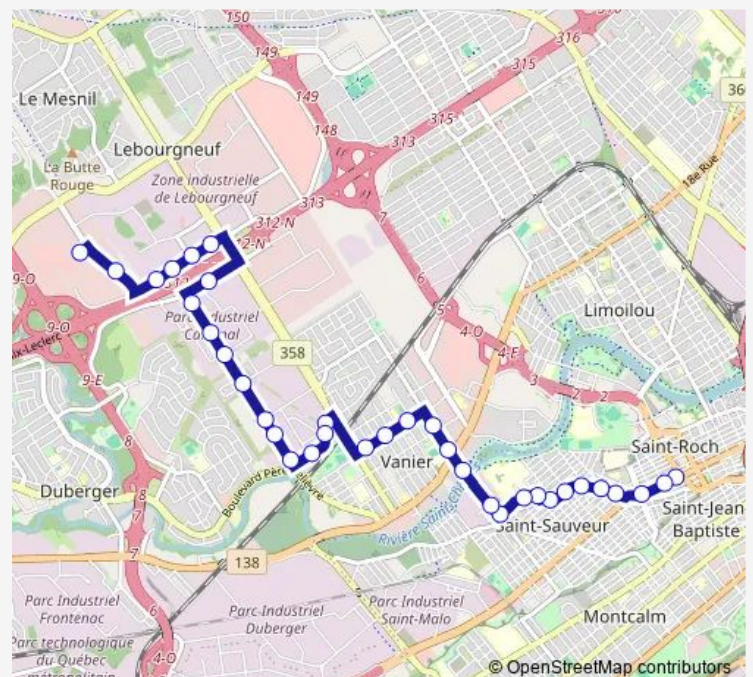

Pruneau

Route schedule

Dorchester — T. Gal. Capitale

Monday 06:36-12:03

Tuesday 06:36-12:03

Wednesday 06:36-12:03

Thursday 06:36-12:03

Friday 06:36-12:03

Saturday 08:09

Sunday 08:09

Route info

Direction: Dorchester

Stops: 35

Trip Duration: 0 hour 28 min

Nolin

Godin/5511

Saturday 17:10

Sunday 17:10

Route info

Direction: T. Gal. Capitale

Stops: 34

Trip Duration: 0 hour 26 min

des Oblats/3684

St-Luc