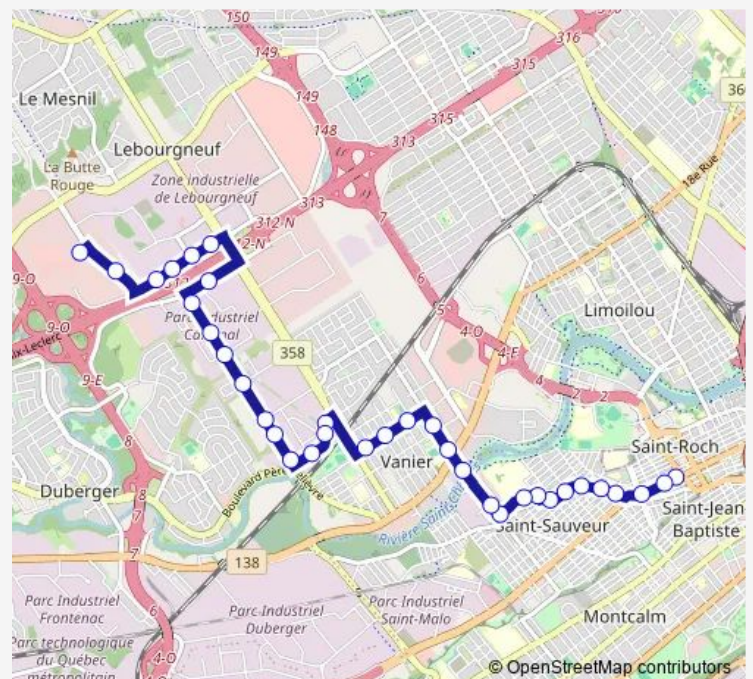

Saturday 08:09

Sunday 08:09

Route info

Direction: Dorchester

Stops: 35

Trip Duration: 0 hour 27 min

Nolin

Godin/5511

Saturday 17:10

Sunday 17:10

Route info

Direction: T. Gal. Capitale

Stops: 34

Trip Duration: 0 hour 27 min

des Oblats/3684

St-Luc