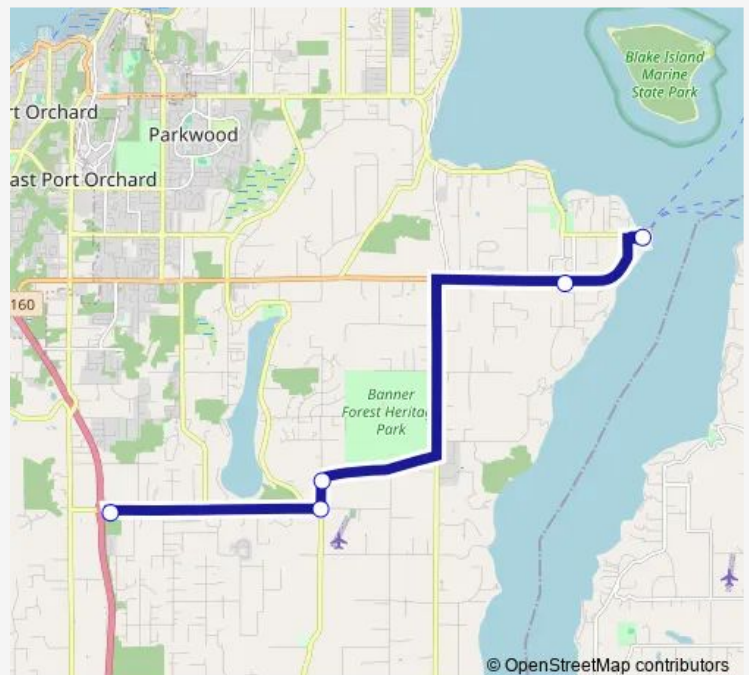

Bus 85 Mullenix Express

[Go to website](#)

Direction

Southworth Ferry Lot — Mullenix Park & Ride

5 stops

[Open route schedule](#)

Southworth Ferry Lot

Harper Church Park & Ride (Sedgwick at Wilson Creek)

Thursday 15:28-19:48

Friday 15:28-19:48

Saturday —

Sunday —

Route info

Direction: Southworth Ferry Lot

Stops: 5

Trip Duration: 0 hour 17 min

Direction

Mullenix Park & Ride — Southworth Ferry Lot

5 stops

[Open route schedule](#)

Mullenix Park & Ride

Mullenix at Olalla Valley Rd (Fire Station Park & Ride)

Olalla Valley & Ebbert

Harper Church Park & Ride (Sedgwick at Wilson Creek)

Saturday —

Sunday —

Route info

Direction: Mullenix Park & Ride

Stops: 5

Trip Duration: 0 hour 20 min

85 Bus time schedules and route maps are available in an offline PDF at busmaps.com. Use the busmaps.com website to see live bus times, train schedule or subway schedule, and step-by-step directions for all public transit in Port Orchard