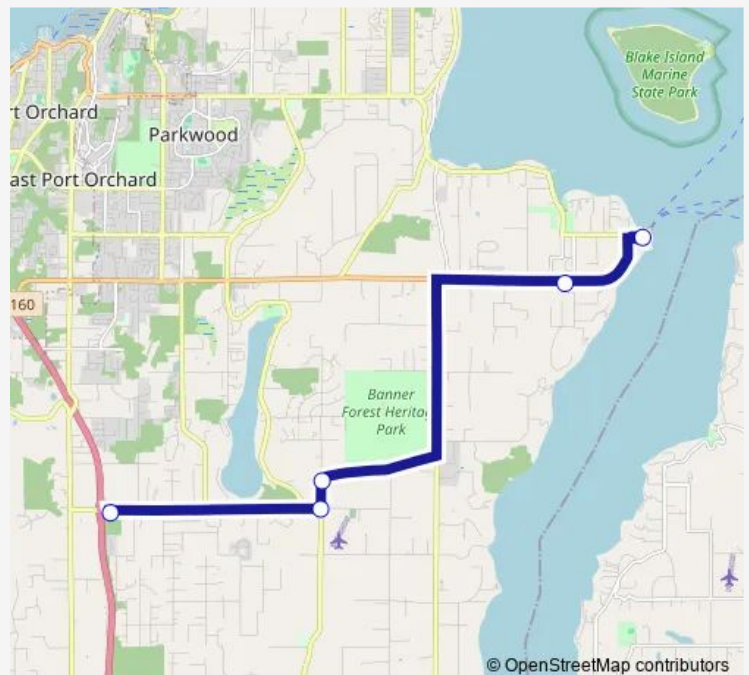

### Direction

Southworth Ferry Lot — Mullenix Park & Ride

5 stops

[Open route schedule](#)

Southworth Ferry Lot

Harper Church Park & Ride (Sedgwick at Wilson Creek)

Olalla Valley & Ebbert

Mullenix at Olalla Valley Rd (Fire Station Park & Ride)

### Route schedule

Southworth Ferry Lot — Mullenix Park & Ride

Monday 15:28-19:48

Tuesday 15:28-19:48

Wednesday 15:28-19:48

Thursday 15:28-19:48

Friday 15:28-19:48

Saturday —

### Route info

Direction: Southworth Ferry Lot

Stops: 5

Trip Duration: 0 hour 17 min

85 — Mullenix Express

## Direction

Mullenix Park & Ride — Southworth Ferry Lot

5 stops

[Open route schedule](#)

Mullenix Park & Ride

Mullenix at Olalla Valley Rd (Fire Station Park & Ride)

Olalla Valley & Ebbert

Harper Church Park & Ride (Sedgwick at Wilson Creek)