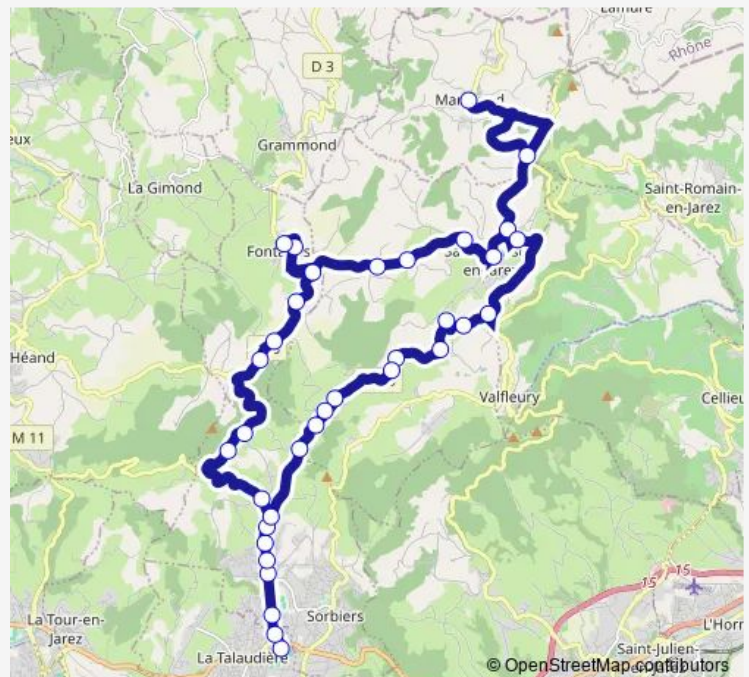

### Route schedule

Bourg ST Christo — Chateaucieux

Monday 07:35

Tuesday 07:35

Wednesday 07:35

Thursday 07:35

Friday 07:35

Saturday —

### Route info

Direction: Bourg ST Christo

Stops: 21

Trip Duration: 0 hour 43 min

85 — College P. M. Curie <> Bourg