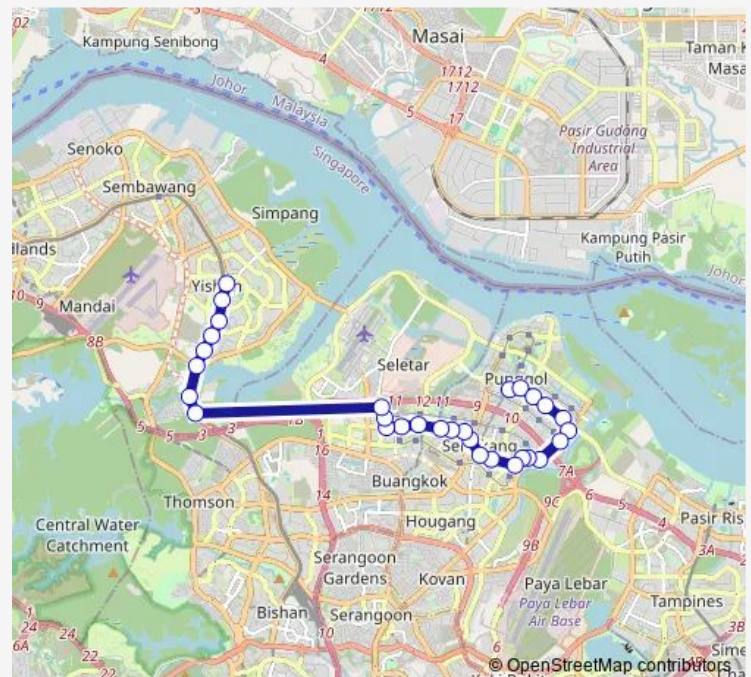

Thursday 06:00

Friday 06:00

Saturday 06:00

Sunday 06:00

Route info

Direction: Yishun Int

Stops: 30

Trip Duration: 1 hour 11 min

85

BusMaps

Blk 158c

Blk 160

Waterwoods

Riviera Stn Exit B

Blk 162b

Bet Blks 187/188