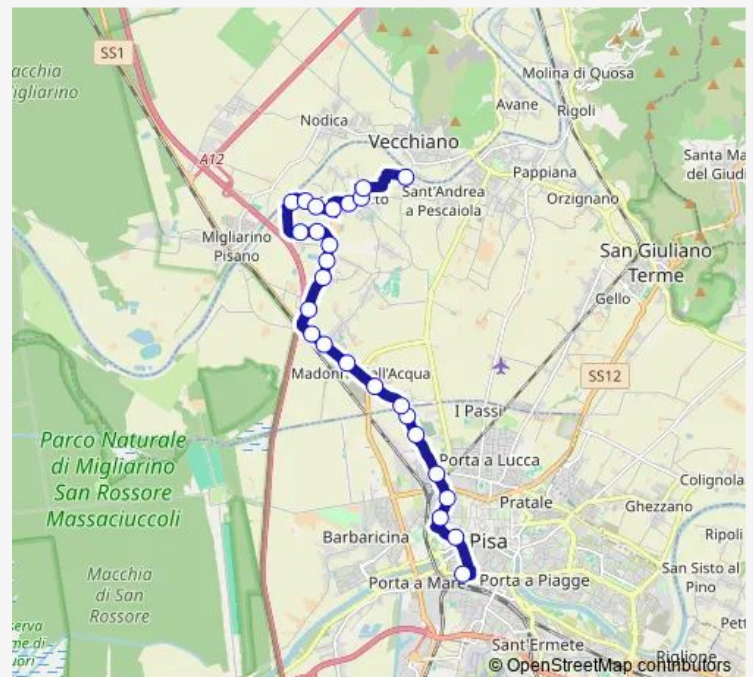

V.G.Bruno 81

V.G Bruno 51

V.G.Bruno 29

Route schedule

Pisa Sesta Porta — Arena Chiesa

Monday 06:56-19:30

Tuesday 06:56-19:30

Wednesday 06:56-19:30

Thursday 06:56-19:30

Friday 06:56-19:30

Saturday 06:56-19:30

Sunday 09:05-19:30

Route info

Direction: Pisa Sesta Porta

Stops: 26

Trip Duration: 0 hour 30 min