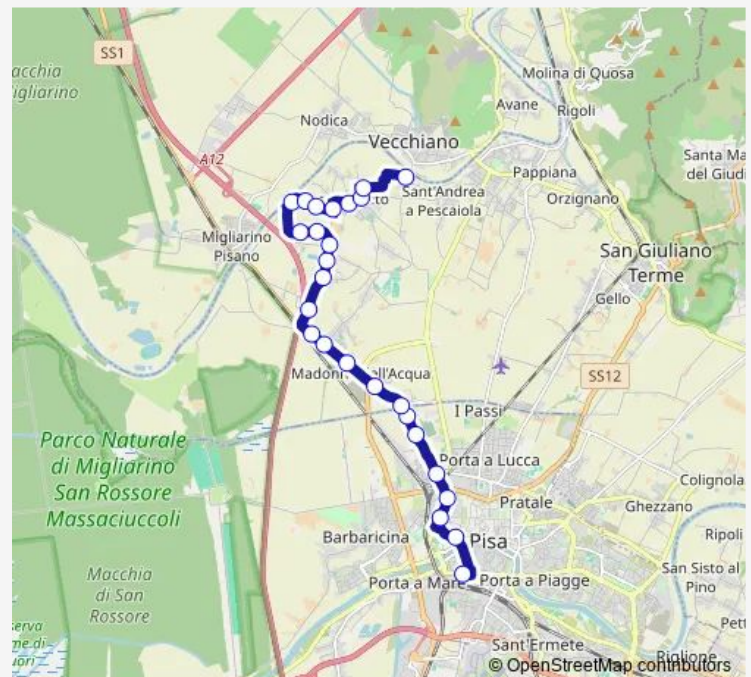

V.G.Bruno 81

V.G Bruno 51

V.G.Bruno 29

Route schedule

Pisa Sesta Porta — Arena Chiesa

Monday 06:56-19:30

Tuesday 06:56-19:30

Wednesday 06:56-19:30

Thursday 06:56-19:30

Friday 06:56-19:30

Saturday 06:56-19:30

Sunday 09:05-19:30

Route info

Direction: Pisa Sesta Porta

Stops: 26

Trip Duration: 0 hour 30 min

85 — Pisa-Arena Metato

V.Turati Pub. Assistenza

Metato Centro

P.Za Ho Chi Min 6

V.San Giovanni 12

Arena Chiesa

Direction

Park Pietrasantina — Arena Chiesa

22 stops

[Open route schedule](#)

Park Pietrasantina

Cimiteri 1

Cimiteri 3

Pietrasantina 4

Aurelia

Ss1 Aurelia C/O Distributore