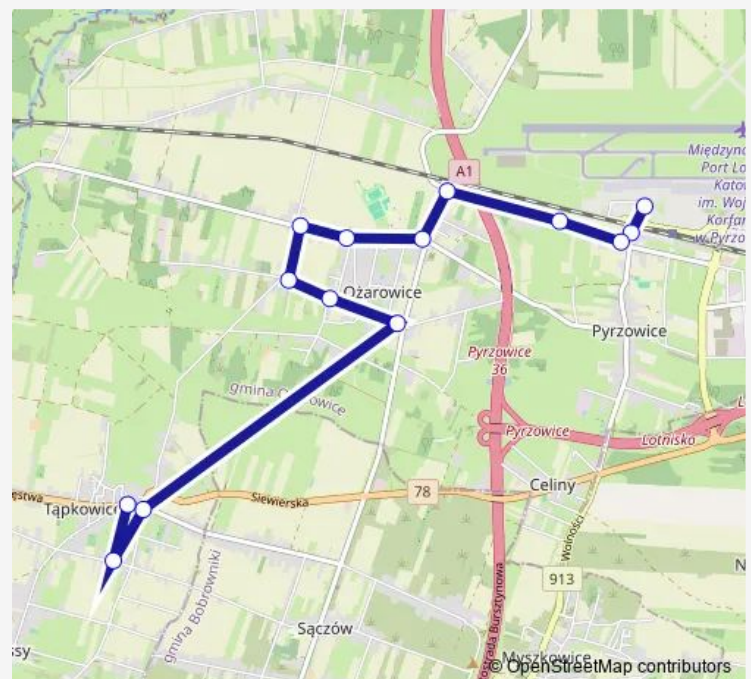

Direction

Pyrzowice Port Lotniczy (Katowice Airport) — Tąpkowice Szkoła

14 stops

[Open route schedule](#)

Pyrzowice Port Lotniczy (Katowice Airport)

Pyrzowice Wolności

Pyrzowice Kolejowa

Pyrzowice Młyn

Tąpkowice Generała Maczka

Tąpkowice Szkoła

Route schedule

Pyrzowice Port Lotniczy (Katowice Airport) — Tąpkowice Szkoła

Monday 07:33

Tuesday 07:33

Wednesday 07:33

Thursday 07:33

Friday 07:33

Saturday —

Sunday —

Route info

Direction: Pyrzowice Port Lotniczy (Katowice Airport)

Stops: 14

Trip Duration: 0 hour 20 min

85 Bus time schedules and route maps are available in an offline PDF at busmaps.com. Use the busmaps.com website to see live bus times, train schedule or subway schedule, and step-by-step directions for all public transit in Ozarowice