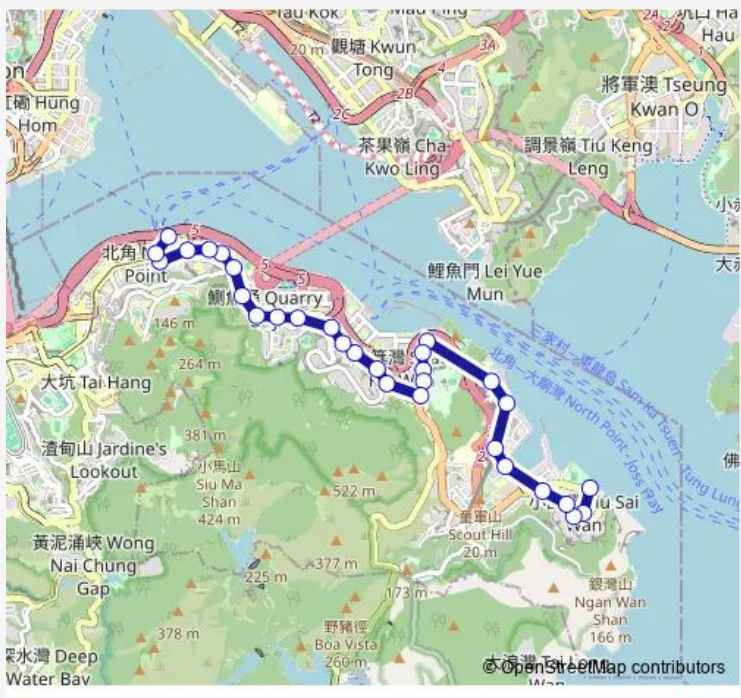

[Ctb] SIU SAI WAN (Island Resort)[[Kmb+Ctb] Island Resort BUS Terminus/<Br>Siu SAI WAN (Island Resort) — [Ctb] North Point Ferry Pier

Monday	22:35-23:00
Tuesday	22:35-23:00
Wednesday	22:35-23:00
Thursday	22:35-23:00
Friday	22:35-23:00
Saturday	22:35-23:00
Sunday	22:35-23:00

**Route info**

Direction: [Ctb] SIU SAI WAN (Island Resort)[[Kmb+Ctb] Island Resort BUS Terminus/<Br>Siu SAI WAN (Island Resort)

Stops: 30

Trip Duration: 0 hour 45 min

[Ctb] Ming WAH DAI HA Block 1, A Kung Ngam Road