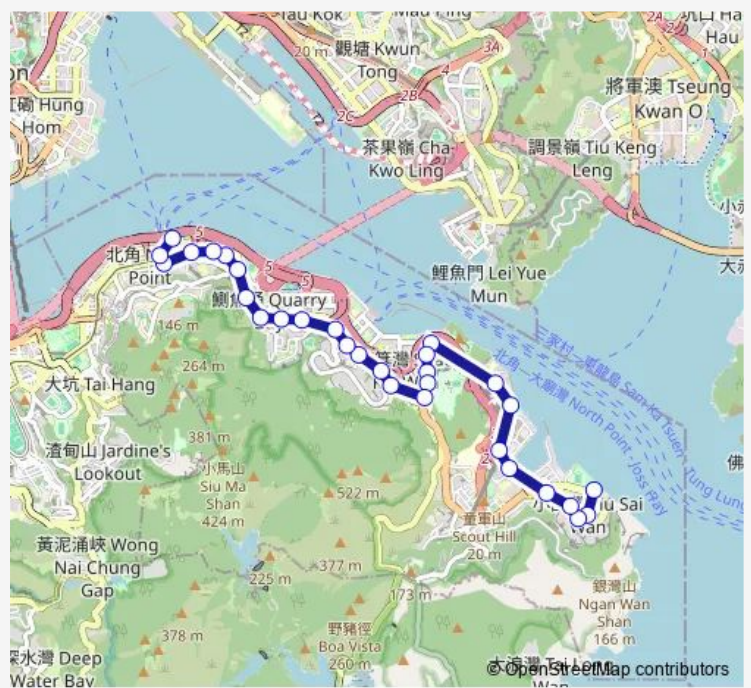

[Ctb] A Kung Ngam Village Road

[Ctb] Shau KEI WAN Government Primary School, A Kung Ngam Road

[Ctb] Ming WAH DAI HA Block C, A Kung Ngam Road

Route schedule

[Ctb] SIU SAI WAN (Island Resort)[[Kmb+Ctb] Island Resort BUS Terminus/
Siu SAI WAN (Island Resort) — [Ctb] North Point Ferry Pier

Monday	22:35-23:00
Tuesday	22:35-23:00
Wednesday	22:35-23:00
Thursday	22:35-23:00
Friday	22:35-23:00
Saturday	22:35-23:00
Sunday	22:35-23:00

Route info

Direction: [Ctb] SIU SAI WAN (Island Resort)[[Kmb+Ctb] Island Resort BUS Terminus/
Siu SAI WAN (Island Resort)

Stops: 30

Trip Duration: 0 hour 46 min

[Ctb] Ming WAH DAI HA Block G, A Kung Ngam Road

[Ctb] Ming WAH DAI HA Block 1, A Kung Ngam Road

[Ctb] NAM ON Lane, Shau KEI WAN Road[[Kmb+Ctb]
NAM ON Lane/
Nam ON Lane, Shau KEI WAN
Road[[Kmb] NAM ON Lane