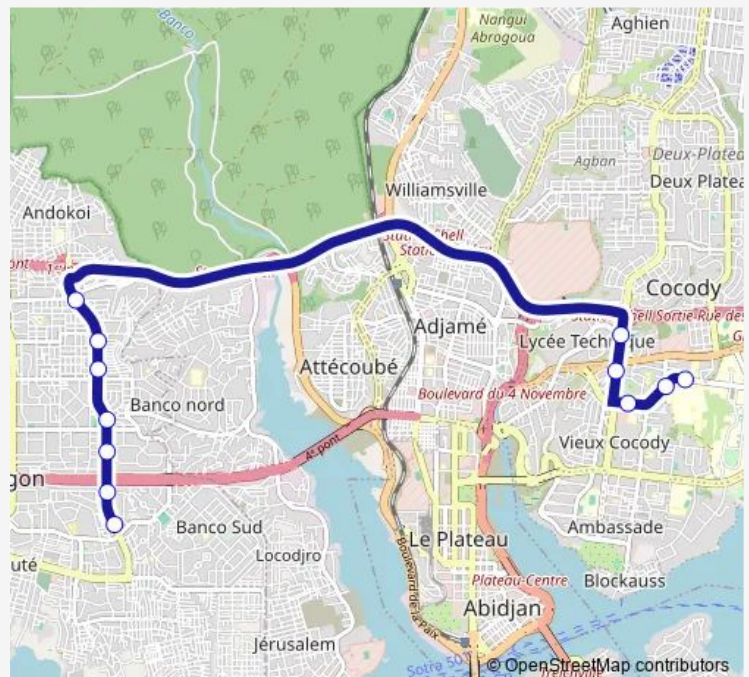

Bel Air

Institut des Aveugles

3 Caféiers

Cité Cnps

Arrêt Cirt

Istc

Insaac

Gare Campus

### Route schedule

Terminus Phalènes — Gare Campus

Monday 06:00

Tuesday 06:00

Wednesday 06:00

Thursday 06:00

Friday 06:00

Saturday 06:00

### Route info

Direction: Terminus Phalènes

Stops: 12

Trip Duration: 0 hour 45 min

■ 85 — Gare Campus ↔ Yopougon Kouté