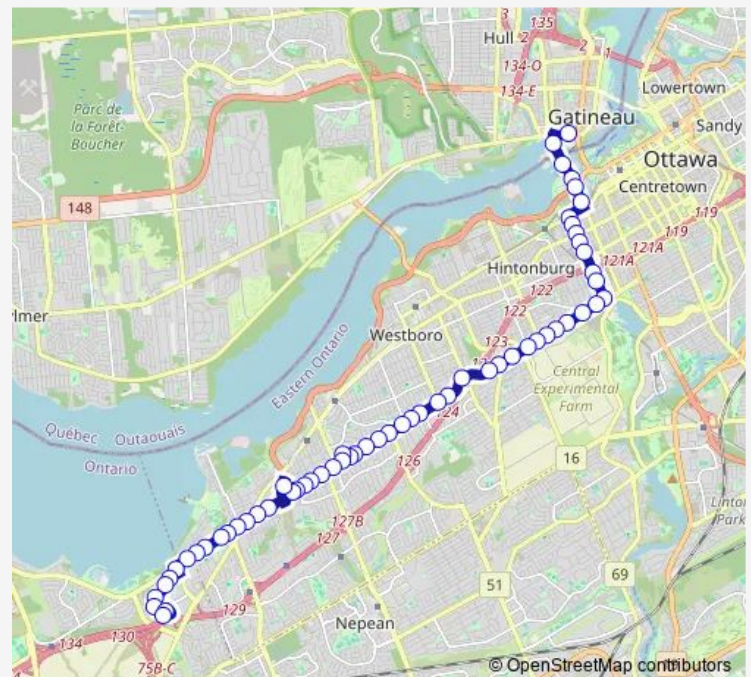

Carling / Wentworth

Carling / Edgeworth

Lincoln Fields 5a

Lincoln Fields 4b

Carling / Tavistock

Carling / Forest

Carling / Richmond

Carling / Britannia

Saturday —

Sunday —

Route info

Direction: Broadview / Notre Dame H.S.

Stops: 32

Trip Duration: 0 hour 36 min

Carling / High

Carling / Ritchie

Bayshore B

Direction

Bayshore A — Eddy / DU Portage

59 stops

[Open route schedule](#)

Bayshore A

Woodridge / AD. 71

Woodridge / AD. 91

Monday	04:17-00:28 ⁺¹
Tuesday	04:17-00:28 ⁺¹
Wednesday	04:17-00:28 ⁺¹
Thursday	04:17-00:28 ⁺¹
Friday	04:17-00:28 ⁺¹
Saturday	05:15-00:05 ⁺¹
Sunday	05:23-23:33

Route info

Direction: Bayshore A

Stops: 59

Trip Duration: 0 hour 53 min