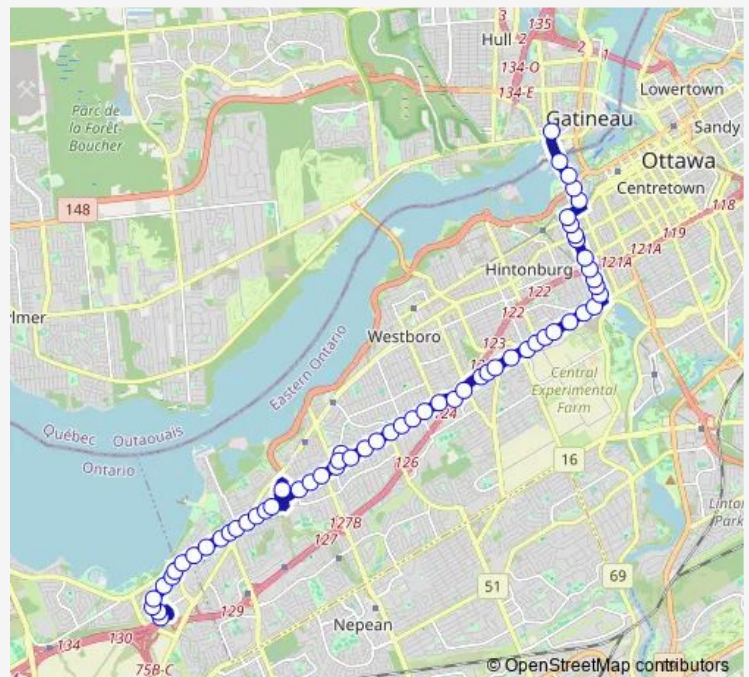

### Direction

Laurier / Maisonneuve — Bayshore

59 stops

[Open route schedule](#)

Laurier / Maisonneuve

Booth / Zaida Eddy

Booth / Vimy

Booth / Wellington

### Route schedule

Laurier / Maisonneuve — Bayshore

Monday	05:41-00:43 <sup>+1</sup>
Tuesday	05:41-00:43 <sup>+1</sup>
Wednesday	05:41-00:43 <sup>+1</sup>
Thursday	05:33-01:25 <sup>+1</sup>
Friday	05:41-00:43 <sup>+1</sup>
Saturday	05:03-01:27 <sup>+1</sup>
Sunday	06:40-00:22 <sup>+1</sup>

### Route info

Direction: Laurier / Maisonneuve

Stops: 59

Trip Duration: 0 hour 57 min

85 — Bayshore - Gatineau

Carling / Merivale

Carling / Archibald

Carling / Kirkwood

Carling / Saigon

Carling / Churchill

Carling / Cole South

Carling / Highland

Carling / Broadview

Carling / Sherbourne

Carling / Mckellar

Carling / Melwood