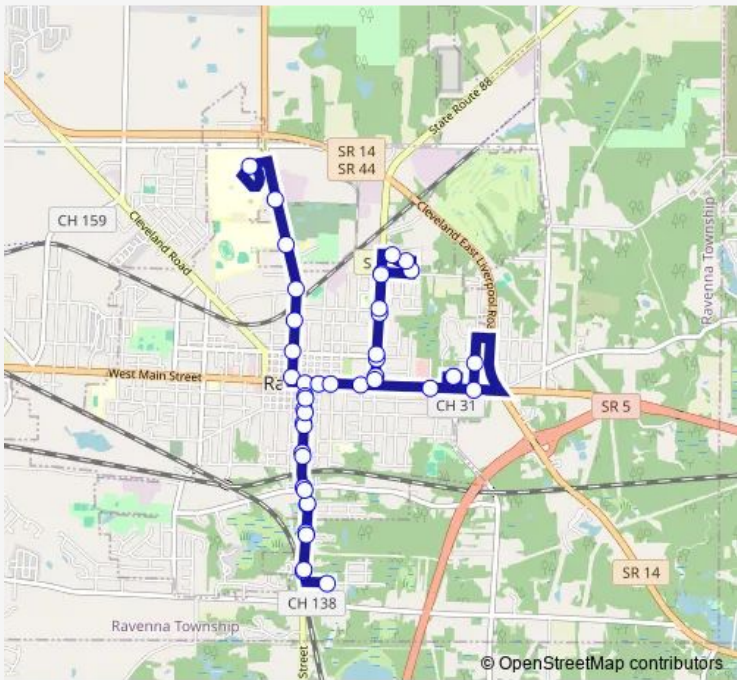

## Bus 85 Raven East

[Go to website](#)

**Direction**  
 UH Portage Medical Center — Ravenna Marc'S  
 44 stops  
[Open route schedule](#)

- UH Portage Medical Center
- Chestnut & VA Sb
- Chestnut & Ravenna HS Sb
- Chestnut & Lincoln Sb
- Chestnut & Central Sb
- Chestnut & Highland Sb
- Chestnut & Locust Sb
- Main AT Prospect Eb
- Prospect & Spruce Sb
- Prospect & Riddle Sb
- Prospect & VAN Buren Sb
- Prospect & Harris Sb
- Prospect & Lake Sb
- Prospect & Ravenna Sb
- Prospect & Renaissance Sb
- Prospect & Skeels Sb
- Leasure & Skeels Nb
- Prospect & Skeels Nb
- Prospect & Renaissance Nb
- Prospect & Ravenna Nb
- Prospect & Lake Nb

Route schedule  
 UH Portage Medical Center — Ravenna Marc'S

Monday	06:00-20:00
Tuesday	06:00-20:00
Wednesday	06:00-20:00
Thursday	06:00-20:00
Friday	06:00-20:00
Saturday	—
Sunday	—

Route info  
 Direction: UH Portage Medical Center  
 Stops: 44  
 Trip Duration: 0 hour 30 min

**Direction**

Ravenna Marc'S — UH Portage Medical Center

43 stops

[Open route schedule](#)

Ravenna Marc'S

Main &amp; Giant Eagle Wb

Main &amp; Freedom Wb

Freedom &amp; Main Nb

## Route info

Direction: Ravenna Marc'S

Stops: 43

Trip Duration: 0 hour 22 min

Leasure & Skeels Nb

Prospect & Skeels Nb

Prospect & Renaissance Nb

Prospect & Ravenna Nb