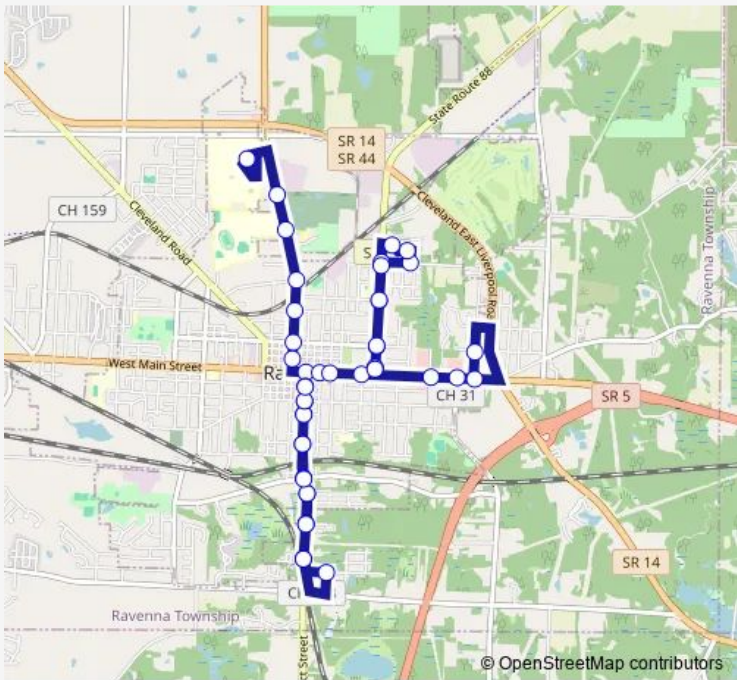

Bus 85 Raven East

[Go to website](#)

Direction
 Ravenna Marc'S — RAV UH Portage Medical Center
 43 stops
[Open route schedule](#)

- Ravenna Marc'S
- RAV Sr59 AND Giant Eagle Wb
- RAV Main AND Freedom Wb
- RAV Freedom AND Sr59 Nb
- RAV Freedom AND Highland Nb
- RAV Freedom AND Washington Nb
- RAV Freedom AND Sapp Nb
- RAV Southgate AND Sapp Nb
- RAV Woodgate AND Southgate Wb
- RAV Woodgate AT Elks Wb
- RAV Freedom AND Coolman Sb
- RAV Freedom AND Washington Sb
- RAV Freedom AND Highland Sb
- RAV Freedom AND Sr59 Sb
- RAV Sr59 AND Lawrence Wb
- RAV Sr59 AND Clinton Wb
- RAV Sr59 AND Walnut Wb
- RAV Prospect AND Spruce Sb
- RAV Prospect AND Riddle Sb
- RAV Prospect AND VAN Buren Sb
- RAV Prospect AND Haris Sb

Route schedule
 Ravenna Marc'S — RAV UH Portage Medical Center

Monday	05:49-21:25
Tuesday	05:49-21:25
Wednesday	05:49-21:25
Thursday	05:49-21:25
Friday	05:49-21:25
Saturday	—
Sunday	—

Route info
 Direction: Ravenna Marc'S
 Stops: 43
 Trip Duration: 0 hour 23 min

85 — Raven East BusMaps

RAV Prospect AND Lake Sb

RAV Prospect AND Ravenna Sb

RAV Prospect AND Renaissance Sb

RAV Prospect AND Horizon Sb

RAV Leasure AND Skeels Nb

RAV Prospect AND Horizon Nb

RAV Prospect AND Renaissance Nb

Wednesday 06:00-21:50

Thursday 06:00-21:50

Friday 06:00-21:50

Saturday —

Sunday —

Route info

Direction: RAV UH Portage Medical Center

Stops: 43