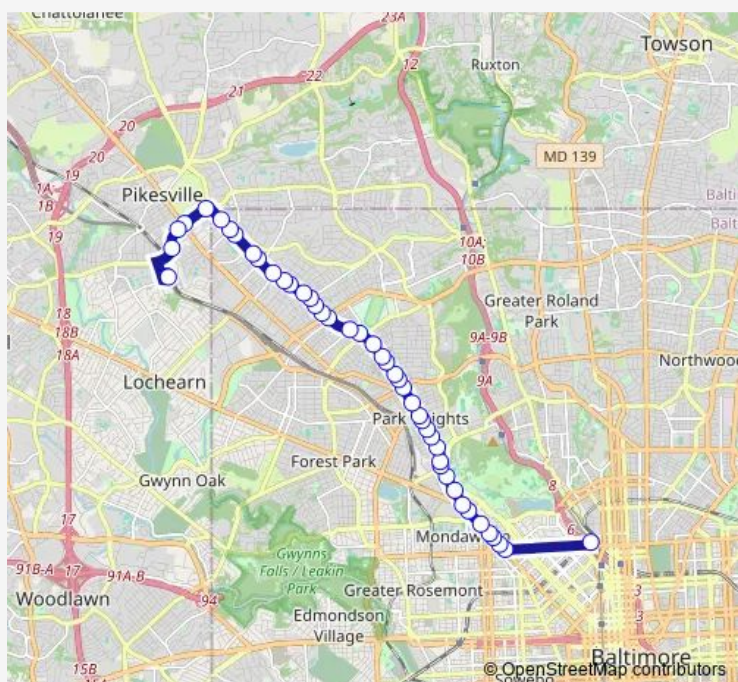

**Bus 85 North Avenue Light Rail - Milford Mill**

[Go to website](#)

**Direction**

North AVE Light Rail Station nb — Park Heights AVE & Fallstaff RD nb

14 stops

[Open route schedule](#)

North AVE Light Rail Station nb

Pennsylvania AVE & Fulton AVE nb

Reisterstown Rd & Ruskin Ave

Reisterstown RD & Gwynns Falls Pkwy fs nb

Reisterstown Rd & Liberty Heights Ave

Park Heights AVE & Fallstaff RD nb

**Route schedule**

North AVE Light Rail Station nb — Park Heights AVE & Fallstaff RD nb

Monday	07:04
Tuesday	07:04
Wednesday	07:04
Thursday	07:04
Friday	07:04
Saturday	—
Sunday	—

**Route info**

Direction: North AVE Light Rail Station nb

Stops: 14

Trip Duration: 0 hour 40 min

85 — North Avenue Light Rail - Milford Mill

## Direction

North AVE Light Rail Station nb — Milford Mill Metro Station BAY 2

44 stops

[Open route schedule](#)

North AVE Light Rail Station nb

North AVE & Pennsylvania AVE wb

Pennsylvania AVE & Retreat ST nb