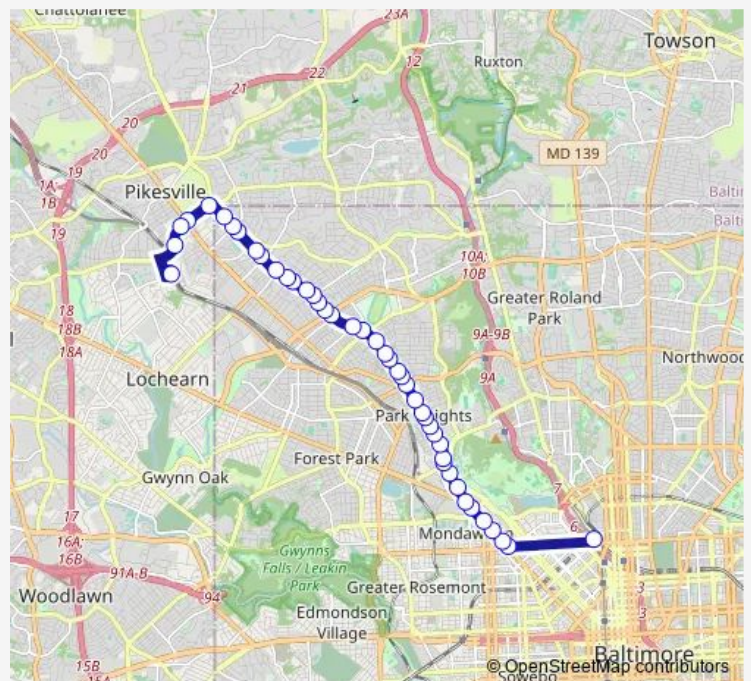

Park Heights AVE & Quantico AVE sb

Route schedule

Park Heights AVE & Fallstaff RD sb — North AVE Light Rail Station nb

Monday	15:06
Tuesday	15:06
Wednesday	15:06
Thursday	15:06
Friday	15:06
Saturday	—
Sunday	—

Route info

Direction: Park Heights AVE & Fallstaff RD sb

Stops: 39

Trip Duration: 0 hour 36 min

85 — Penn-North - Milford Mill

Park Heights AVE & Shirley AVE sb

Park Heights AVE & Keyworth AVE sb

Park Heights AVE & Springhill AVE sb