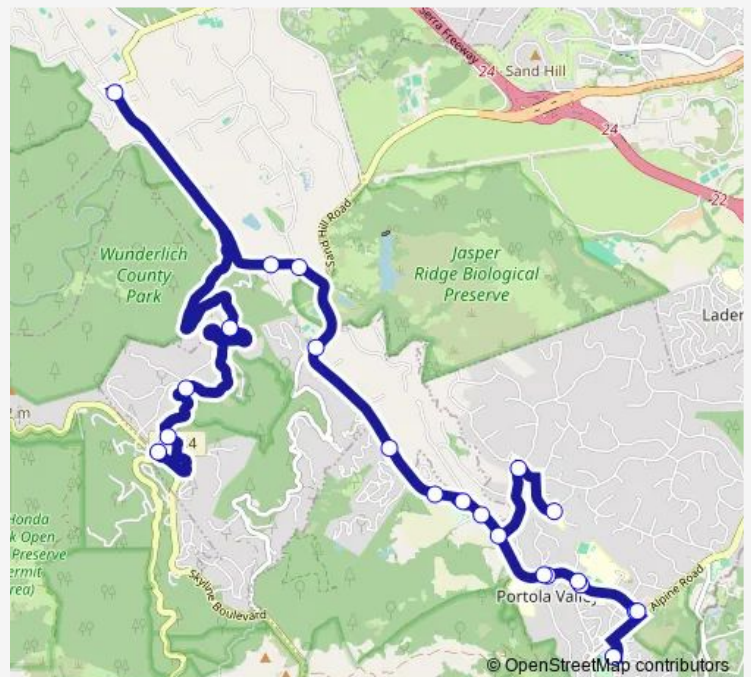

Thursday 07:13

Friday 07:13

Saturday —

Sunday —

Route info

Direction: La Honda Rd & Fox Hill Rd

Stops: 22

Trip Duration: 0 hour 47 min